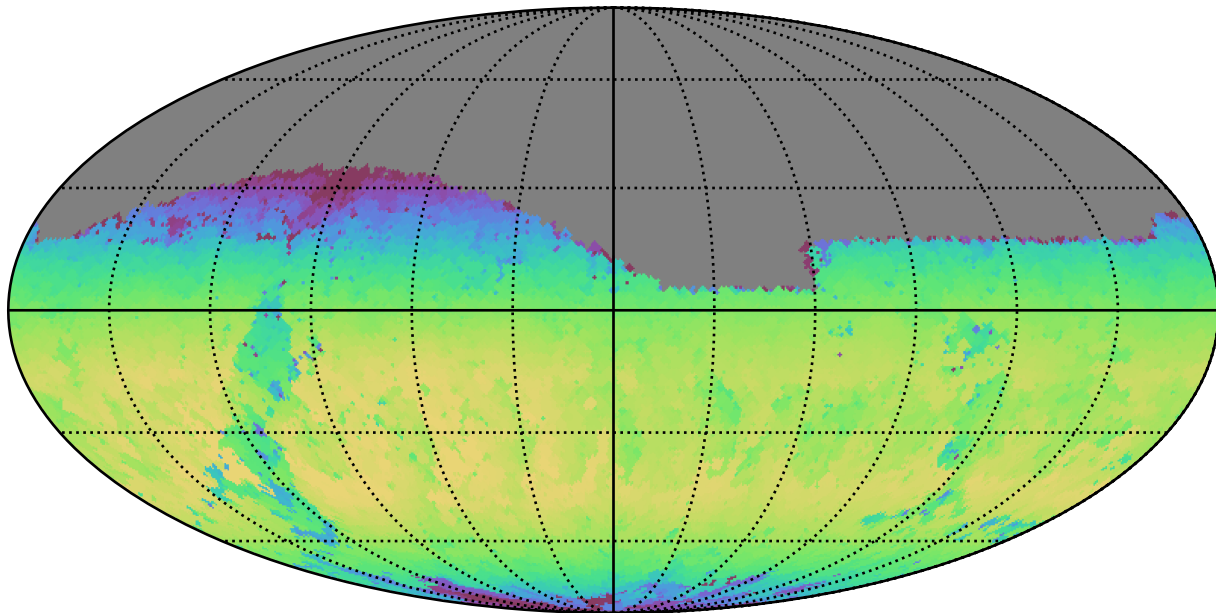

too_elab_r16_d3_gz_v3.4_10yrs Yr 1 z band: Max skyBrightness

18.64 18.80 18.88 18.96 19.04 19.12 19.20 19.28 19.36 19.44 19.52

Max skyBrightness (mag/sq arcsec)