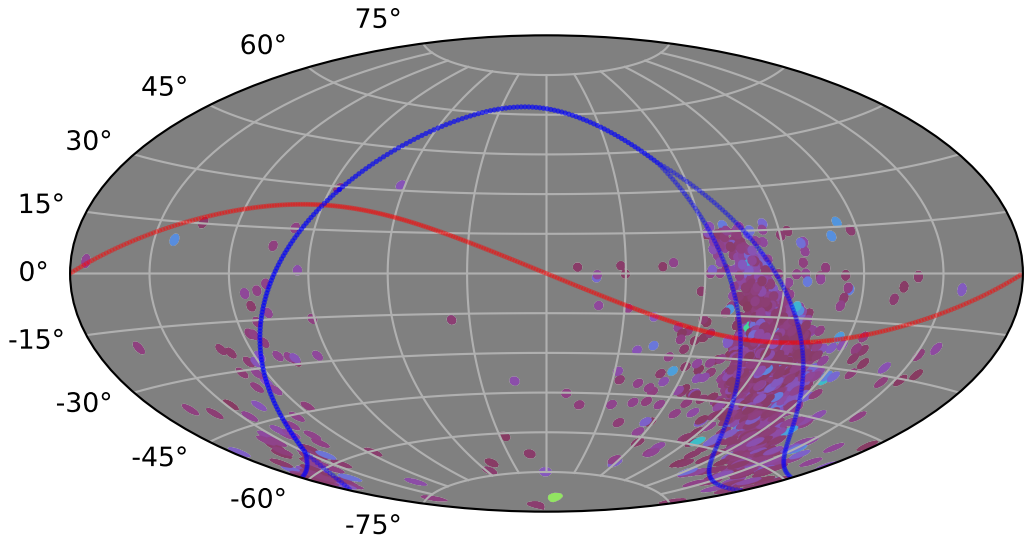

too\_elab\_r16\_d3\_griz\_v3.4\_10yrs : XRBPopMetric\_mean\_time\_between\_detections

5 10 15 20 25 30 35 40 45  
XRBPopMetric\_mean\_time\_between\_detections  
(Detected, 0 or 1)