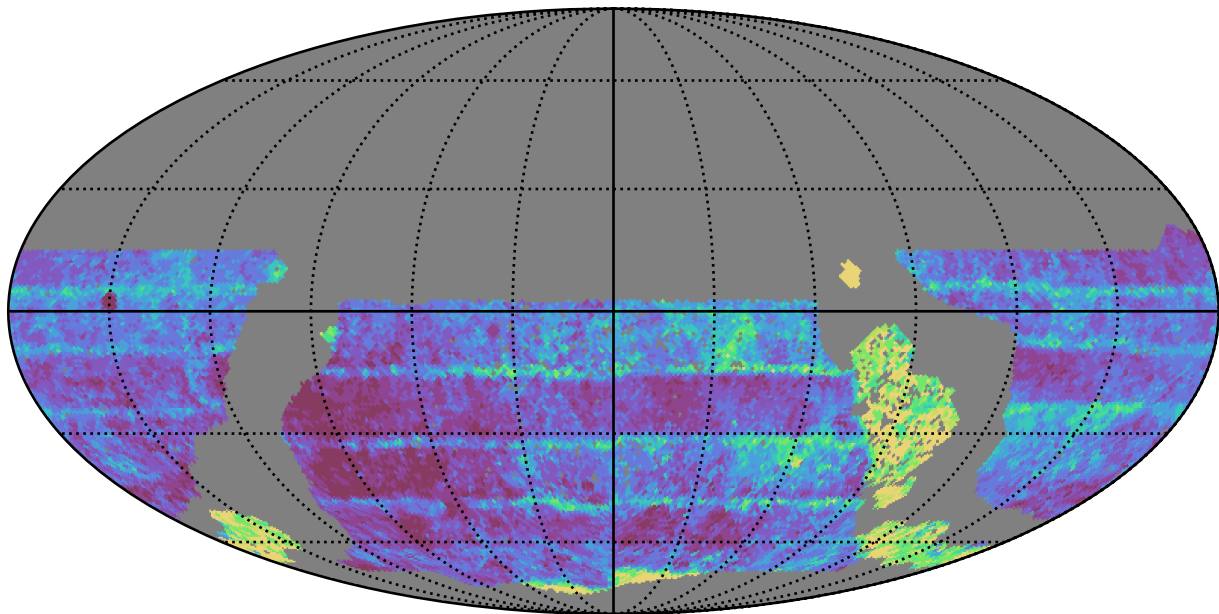

too_elab_r16_d3_griz_v3.4_10yrs WFD z band: Median Inter-Night Gap

Median Inter-Night Gap (days)