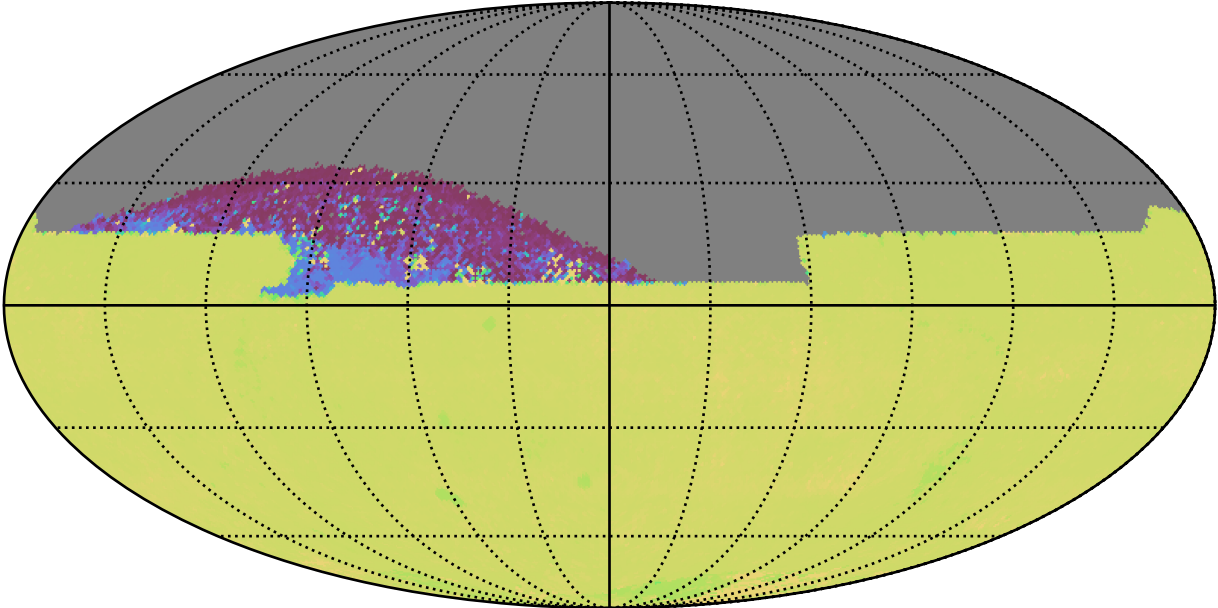

too_elab_r16_d3_griz_v3.4_10yrs All sky zy bands: 75th Percentile Intranight Timespan

75th Percentile Intranight Timespan (minutes)