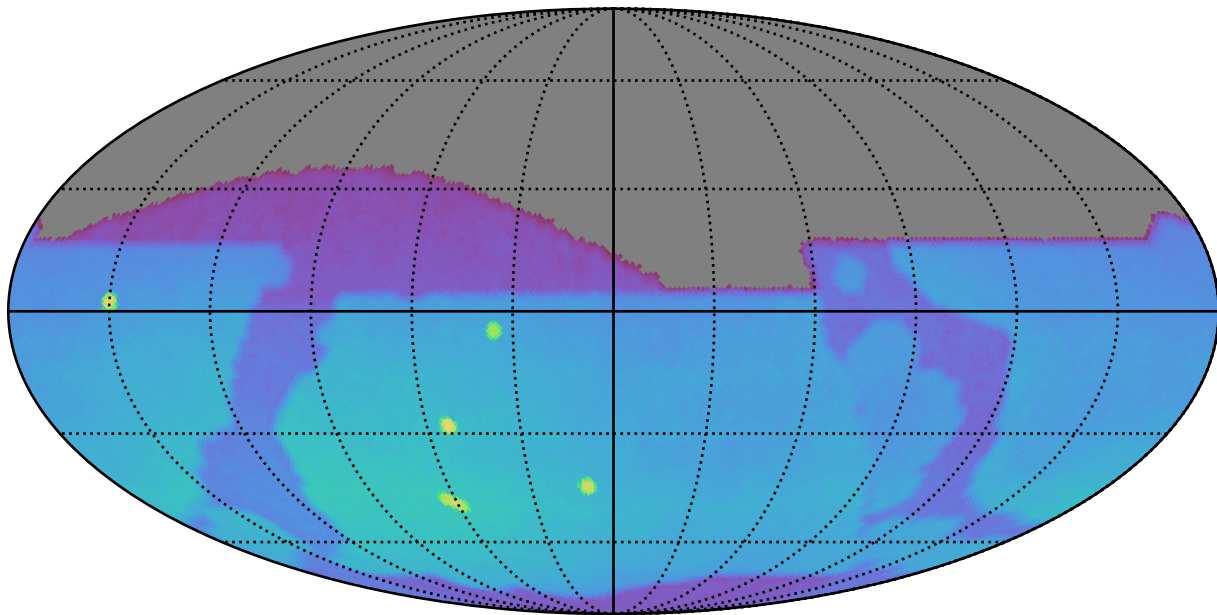

too_elab_r16_d3_giz_v3.4_10yrs : Brown Dwarf, L4

Brown Dwarf, L4 (pc)