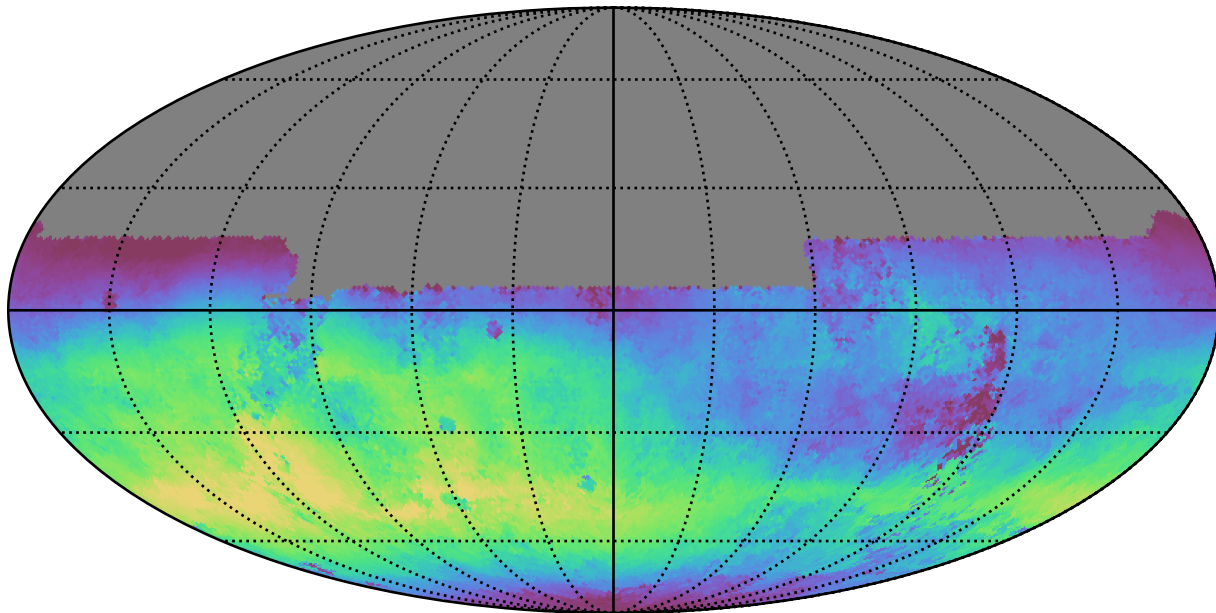

too_elab_r16_d3_giz_v3.4_10yrs All sky u band: Median skyBrightness

22.50 22.525 22.550 22.575 22.600 22.625 22.650 22.675 22.700 22.725 22.750

Median skyBrightness (mag/sq arcsec)