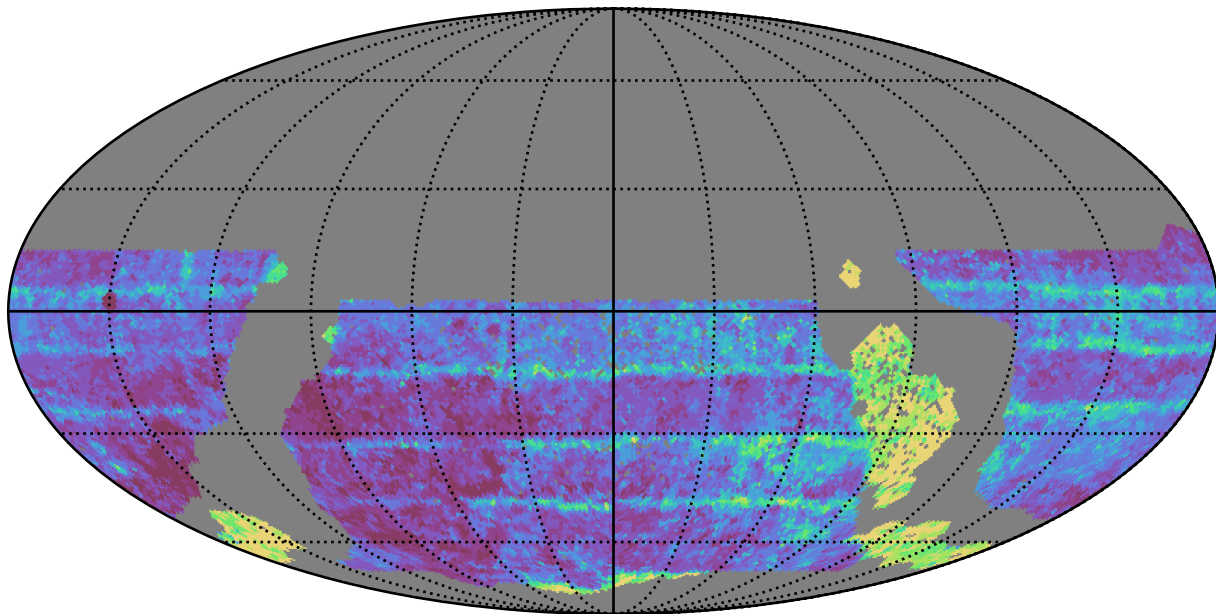

too\_elab\_r16\_d3\_giz\_v3.4\_10yrs WFD z band: Median Inter-Night Gap

Median Inter-Night Gap (days)