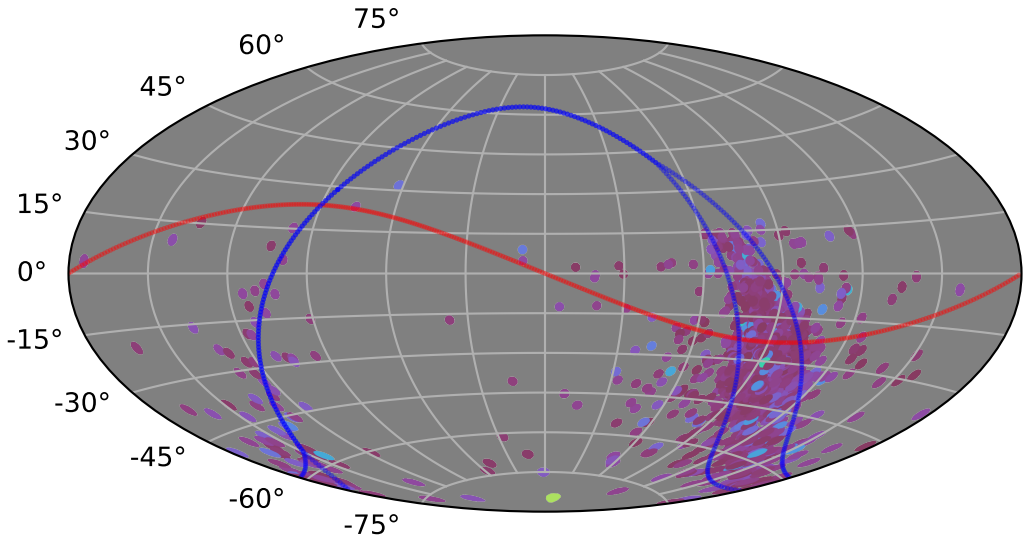

too\_elab\_r16\_d2\_ugrizy\_v3.4\_10yrs : XRBPopMetric\_mean\_time\_between\_detections

5 10 15 20 25 30 35 40  
XRBPopMetric\_mean\_time\_between\_detections  
(Detected, 0 or 1)