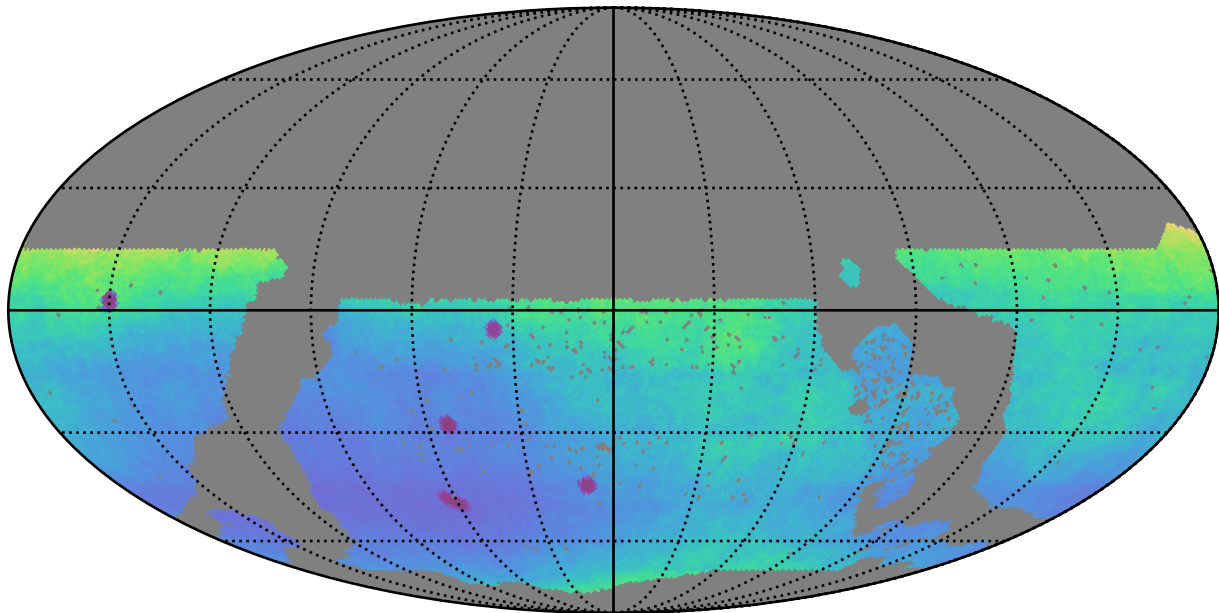

too\_elab\_r16\_d2\_ugrizy\_v3.4\_10yrs WFD: Parallax Uncert @ 24.0

Parallax Uncert @ 24.0 (mas)