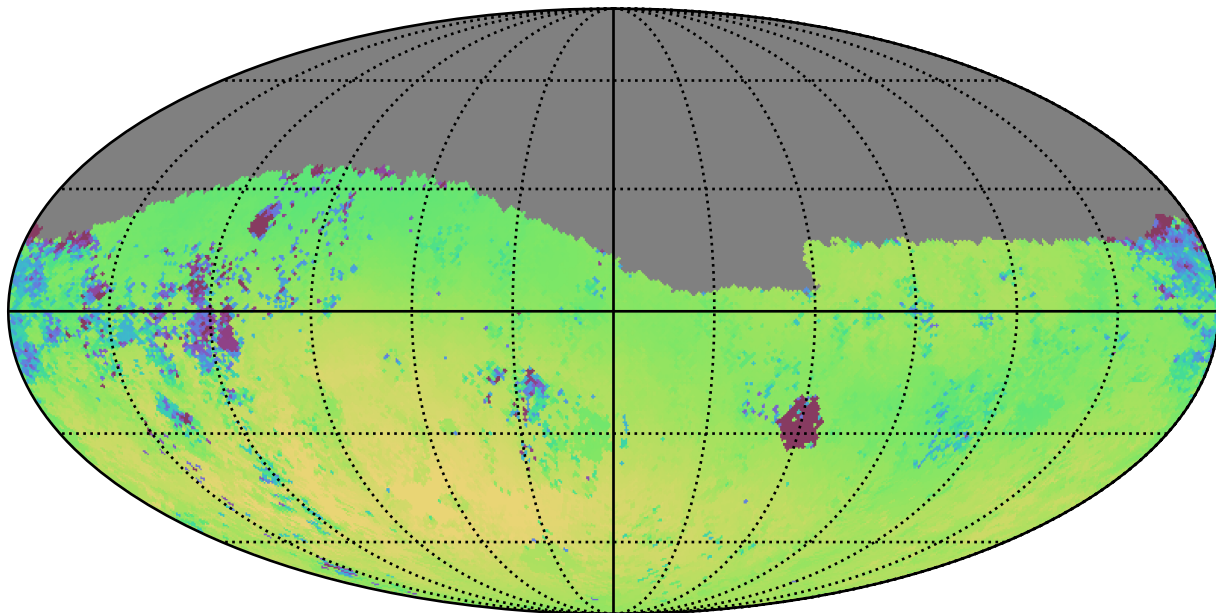

too_elab_r16_d2_ugrizy_v3.4_10yrs Yr 1 g band: Median skyBrightness

20.00 20.25 20.50 20.75 21.00 21.25 21.50 21.75 22.00 22.50

Median skyBrightness (mag/sq arcsec)