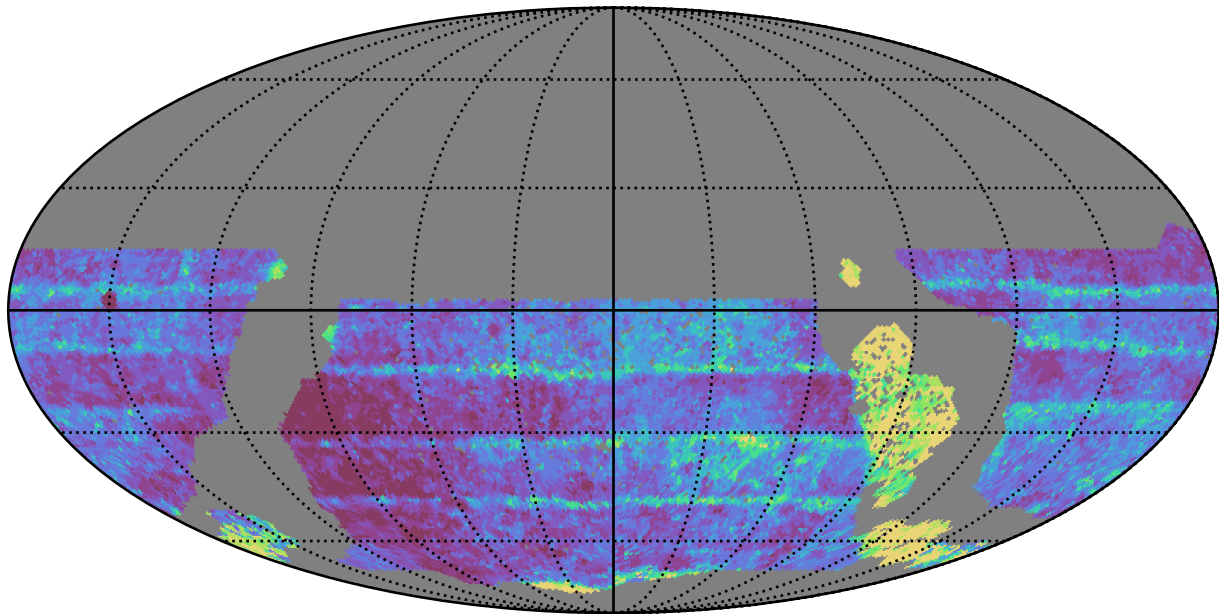

too\_elab\_r16\_d2\_ugrizy\_v3.4\_10yrs WFD z band: Median Inter-Night Gap

Median Inter-Night Gap (days)