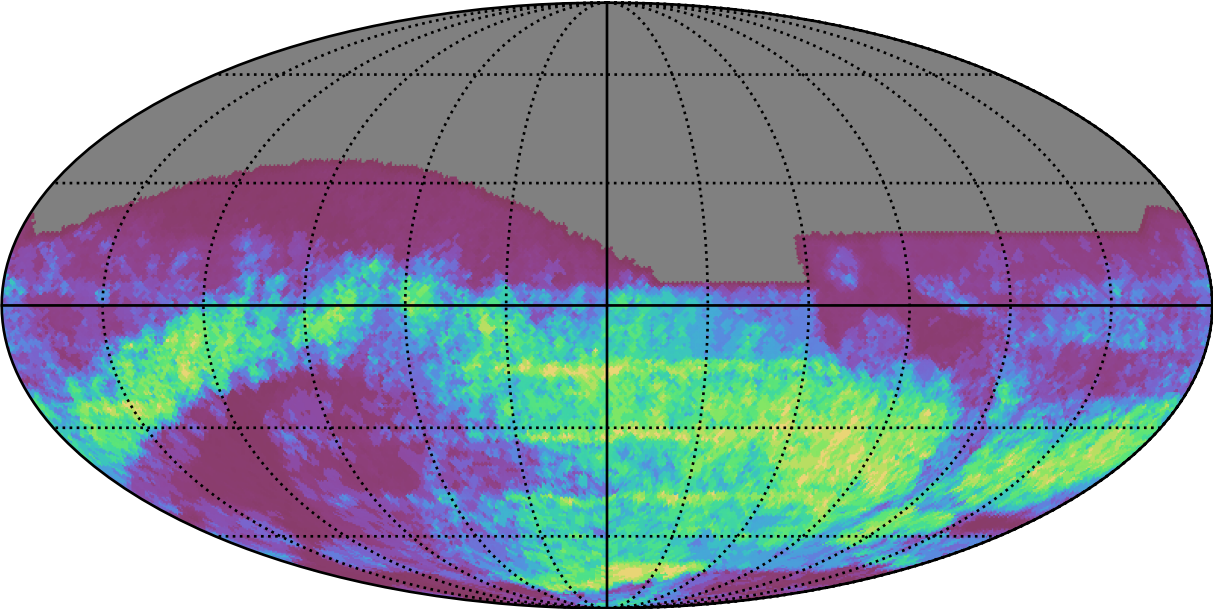

too_elab_r16_d2_gz_v3.4_10yrs : GalPlaneSeasonGapsTimescales_xray_binaries_map_Tau_55_0

0.0 0.1 0.2 0.3 0.4 0.5 0.6 0.7 0.8 0.9 1.0
GalPlaneSeasonGapsTimescales_xray_binaries_map_Tau_55_0
(MJD mag)