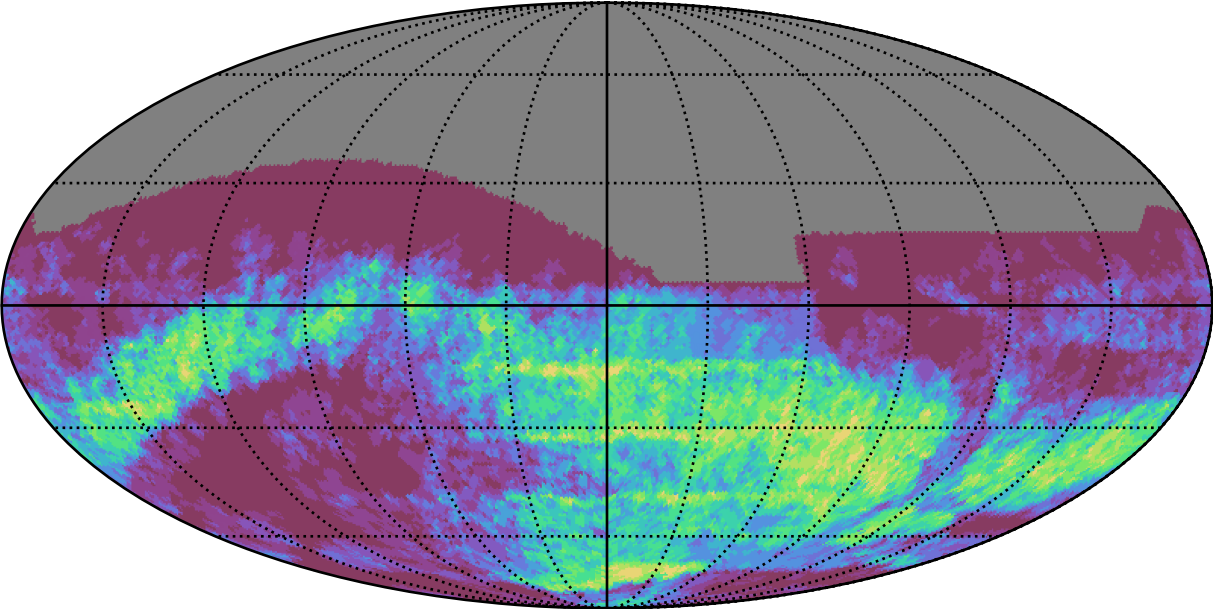

too\_elab\_r16\_d2\_gz\_v3.4\_10yrs : GalPlaneSeasonGapsTimescales\_xray\_binaries\_map\_Tau\_25\_0

0.0 0.1 0.2 0.3 0.4 0.5 0.6 0.7 0.8 0.9 1.0  
GalPlaneSeasonGapsTimescales\_xray\_binaries\_map\_Tau\_25\_0  
(MJD mag)