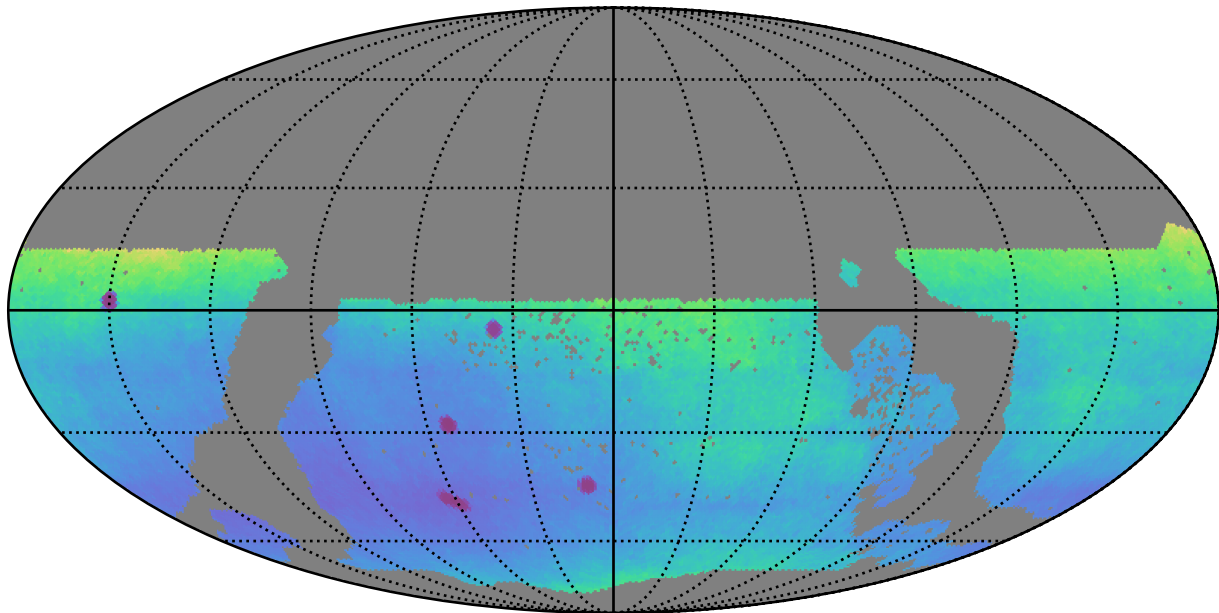

too_elab_r16_d2_gz_v3.4_10yrs WFD: Parallax Uncert @ 24.0

Parallax Uncert @ 24.0 (mas)