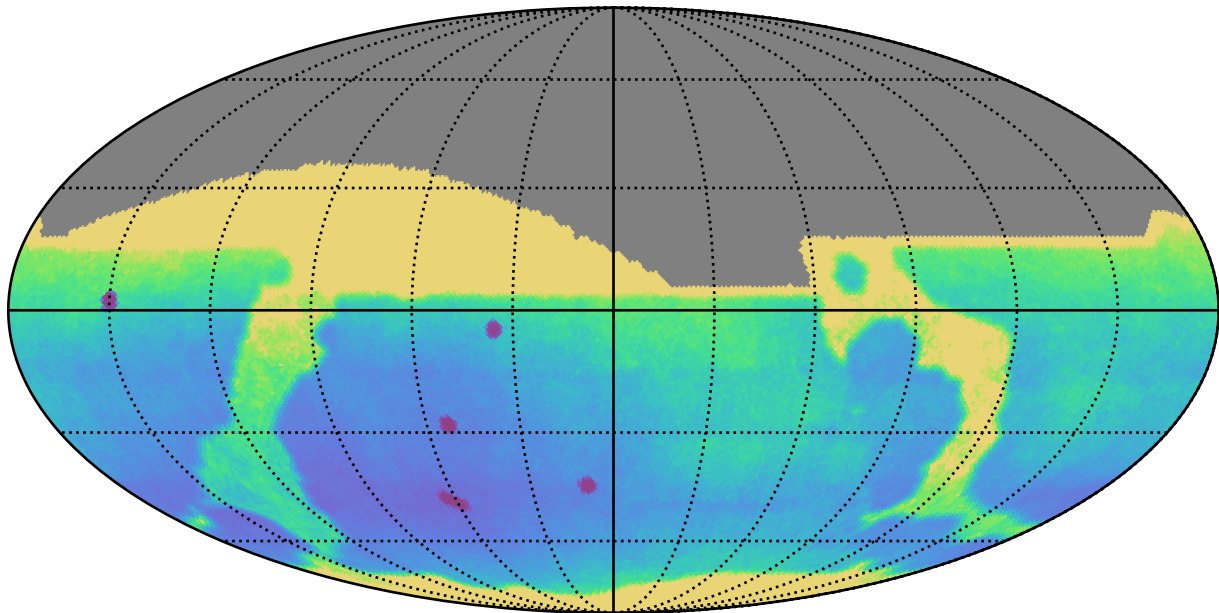

too_elab_r16_d2_gz_v3.4_10yrs All sky: Parallax Uncert @ 24.0

Parallax Uncert @ 24.0 (mas)