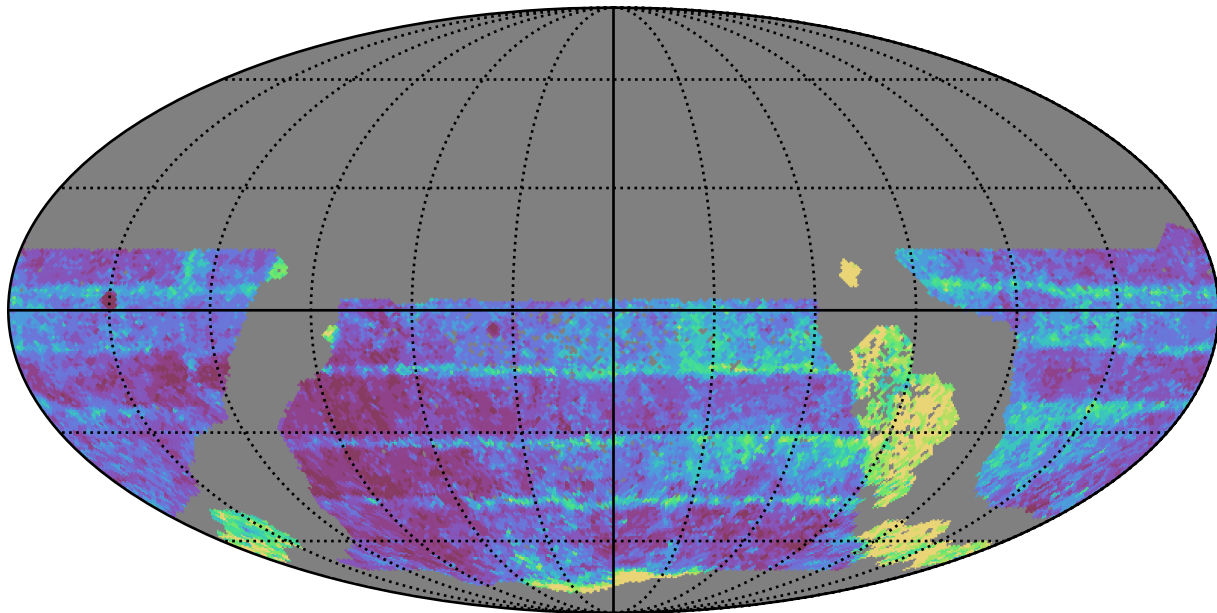

too\_elab\_r16\_d2\_gz\_v3.4\_10yrs WFD z band: Median Inter-Night Gap

Median Inter-Night Gap (days)