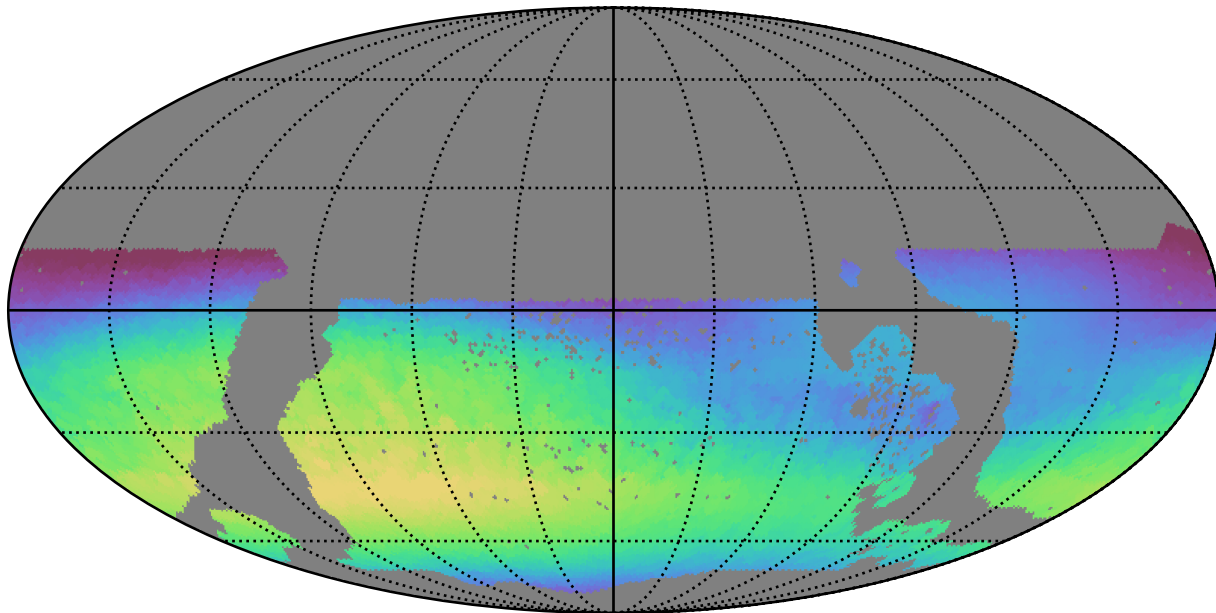

too_elab_r16_d2_gz_v3.4_10yrs WFD all bands: Max skyBrightness

22.550 22.575 22.600 22.625 22.650 22.675 22.700 22.725 22.750 22.775 22.800

Max skyBrightness (mag/sq arcsec)