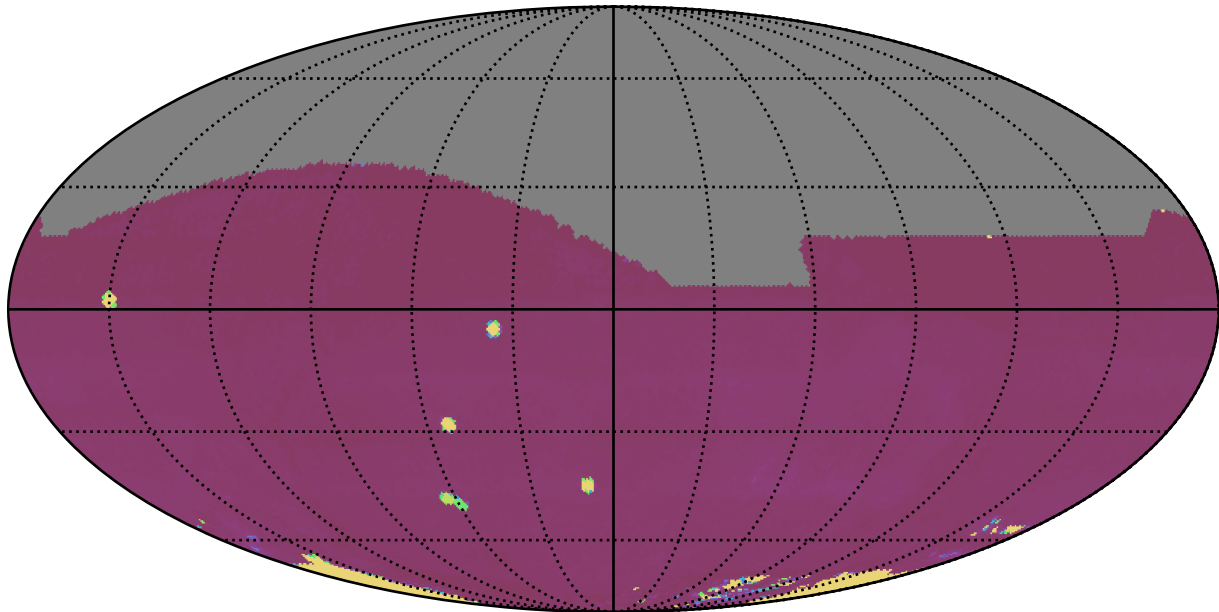

too_elab_r16_d2_gz_v3.4_10yrs All sky: 75th Percentile Intranight Timespan

75th Percentile Intranight Timespan
(minutes)