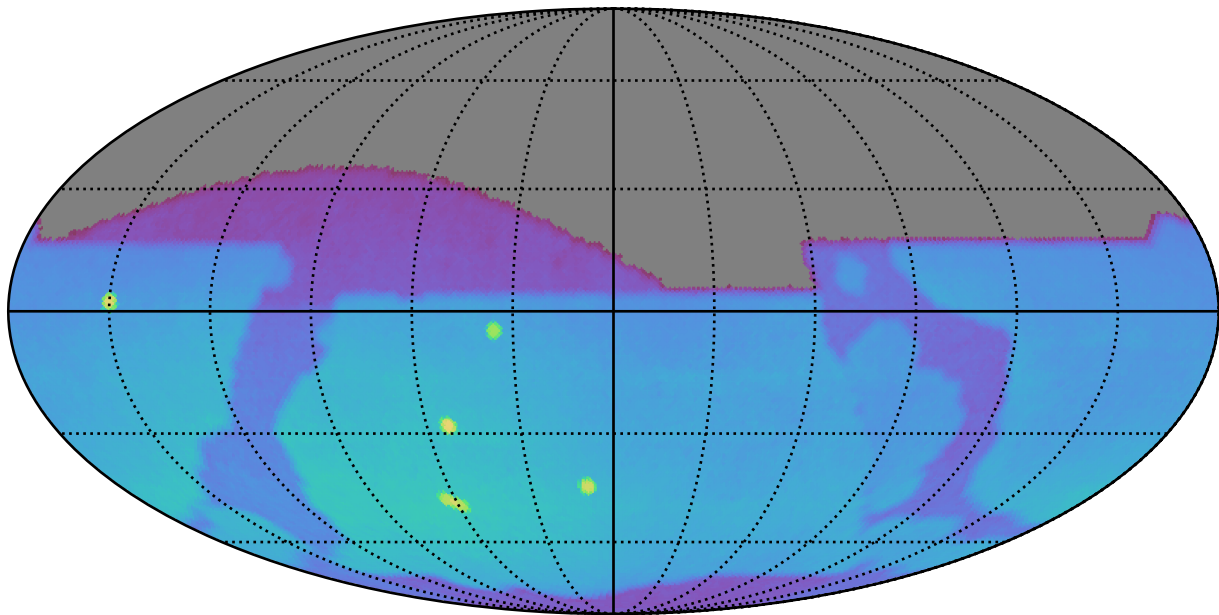

too_elab_r16_d2_griz_v3.4_10yrs : Brown Dwarf, L4

Brown Dwarf, L4 (pc)