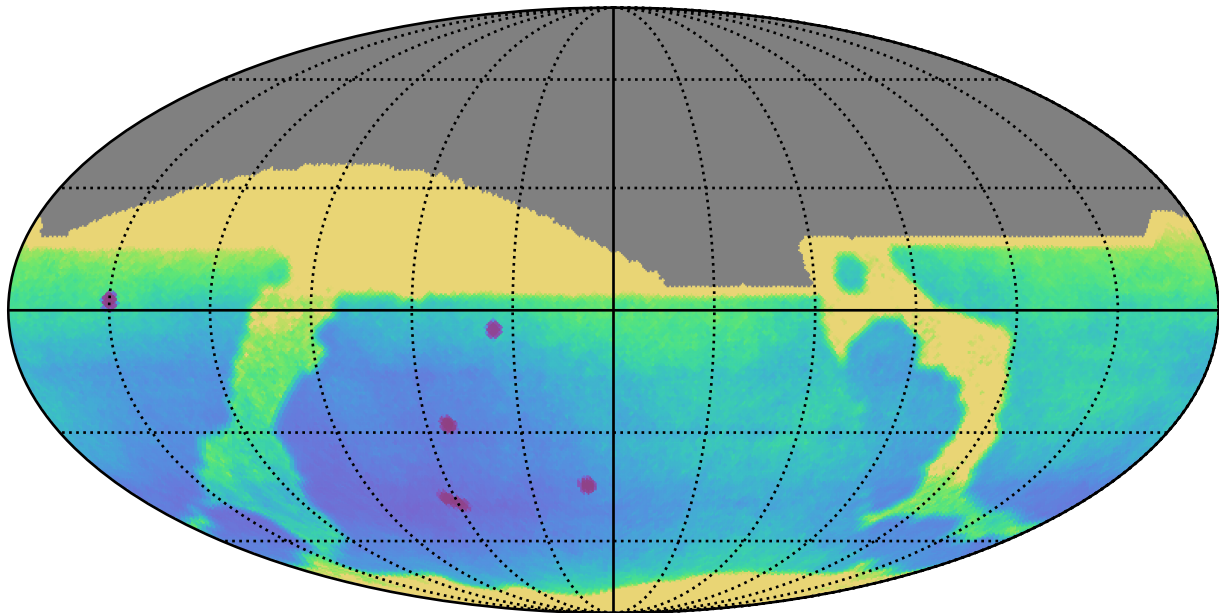

too_elab_r16_d2_griz_v3.4_10yrs All sky: Parallax Uncert @ 24.0

Parallax Uncert @ 24.0 (mas)