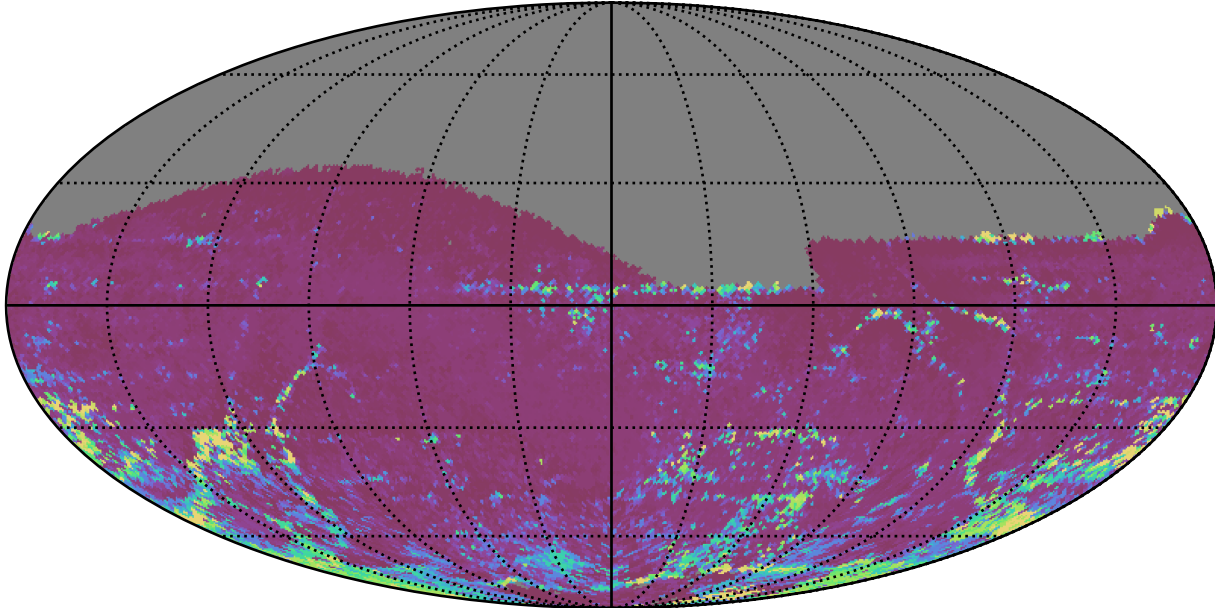

too_elab_r16_d2_griz_v3.4_10yrs All sky i band: 75th Percentile Intranight Timespan

75th Percentile Intranight Timespan (minutes)