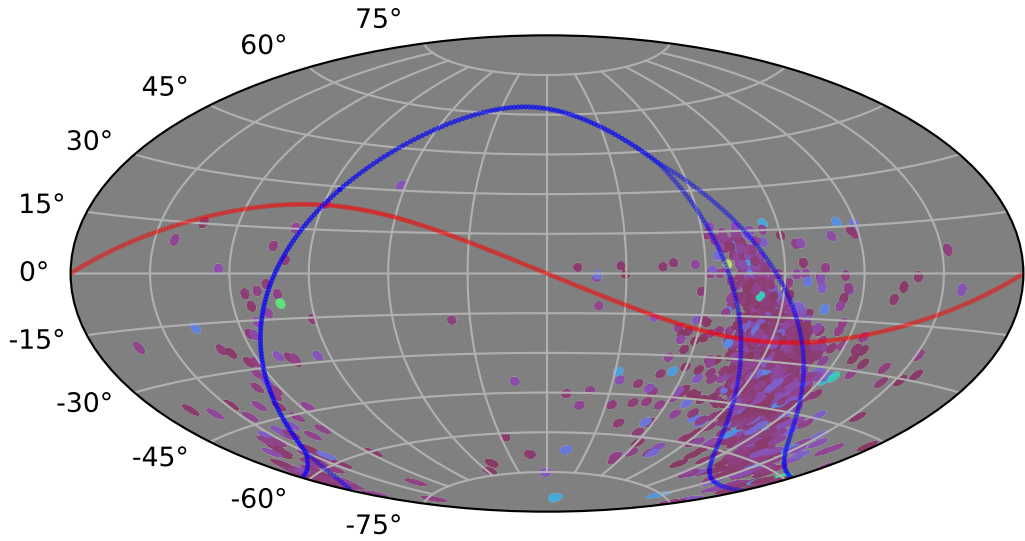

too_elab_r16_d2_giz_v3.4_10yrs : XRBPoPMetric_mean_time_between_detections

5 10 15 20 25 30 35 40 45
XRBPoPMetric_mean_time_between_detections
(Detected, 0 or 1)