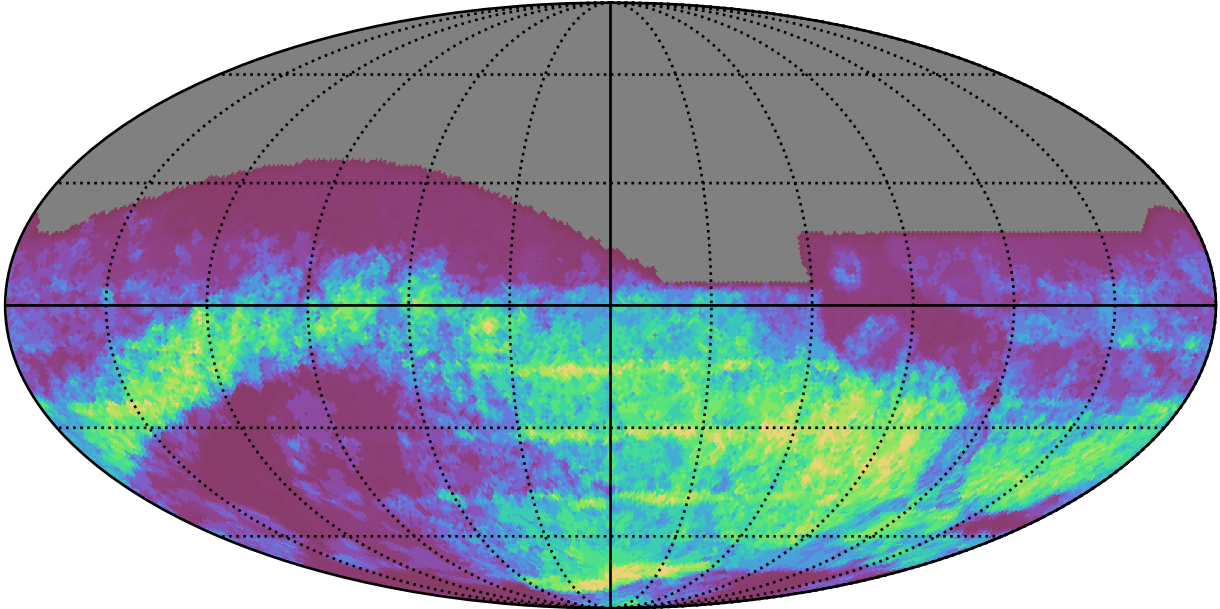

too_elab_r16_d2_giz_v3.4_10yrs : GalPlaneSeasonGapsTimescales_xray_binaries_map_Tau_55_0

0.0 0.1 0.2 0.3 0.4 0.5 0.6 0.7 0.8 0.9 1.0
GalPlaneSeasonGapsTimescales_xray_binaries_map_Tau_55_0
(MJD mag)