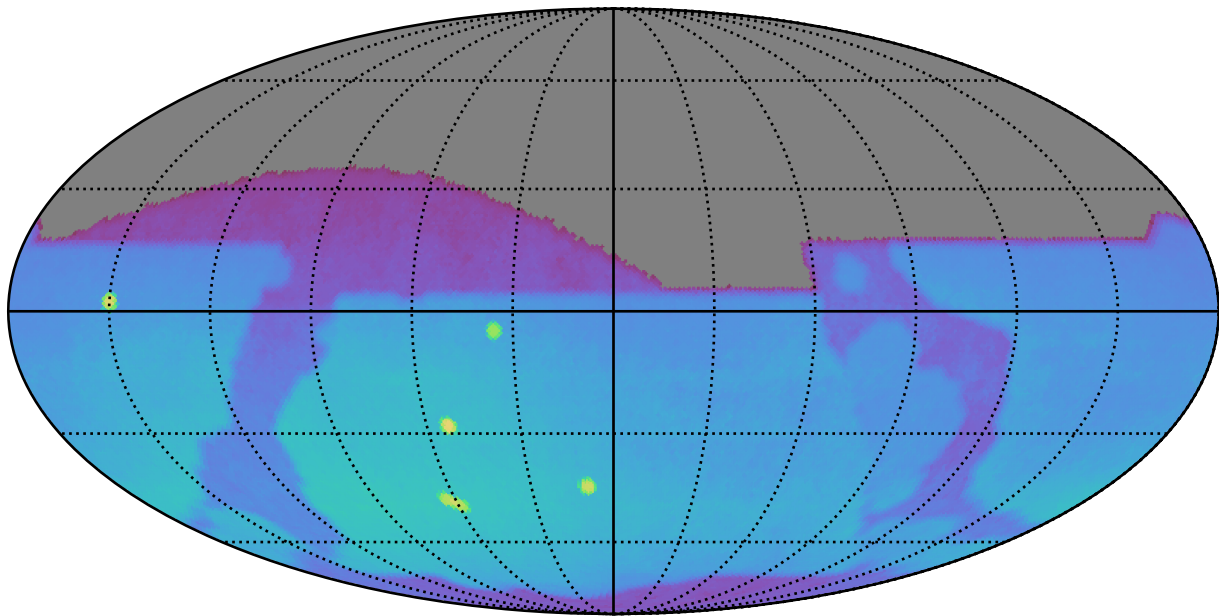

too_elab_r16_d2_giz_v3.4_10yrs : Brown Dwarf, L7

Brown Dwarf, L7 (pc)