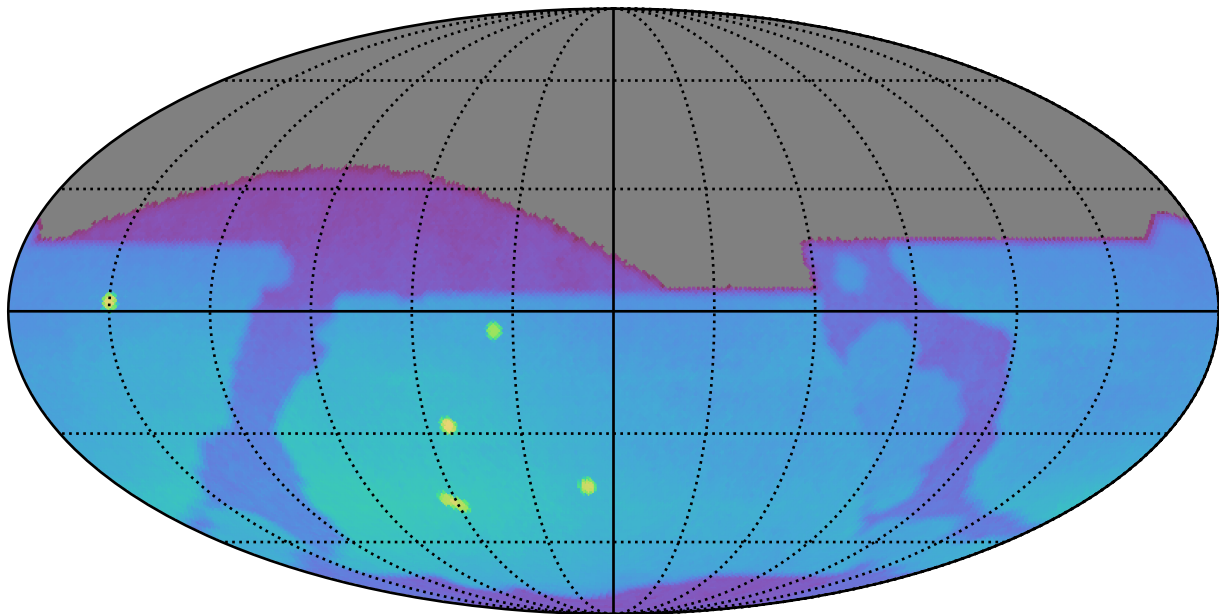

too_elab_r16_d2_giz_v3.4_10yrs : Brown Dwarf, L4

Brown Dwarf, L4 (pc)