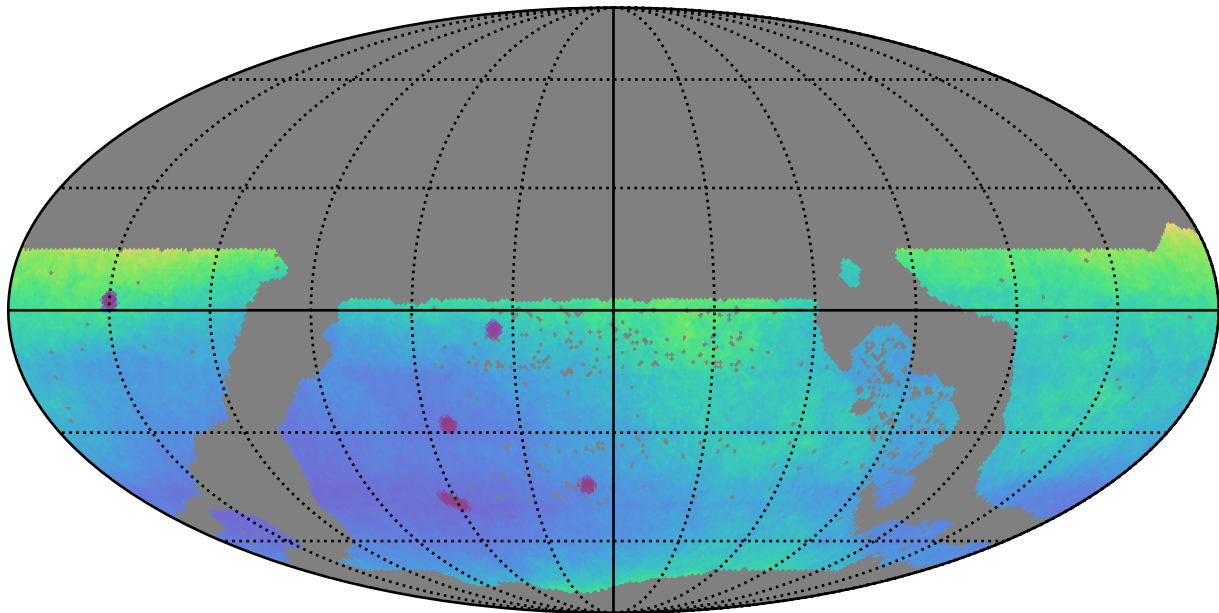

too\_elab\_r16\_d2\_giz\_v3.4\_10yrs WFD: Parallax Uncert @ 24.0

Parallax Uncert @ 24.0 (mas)