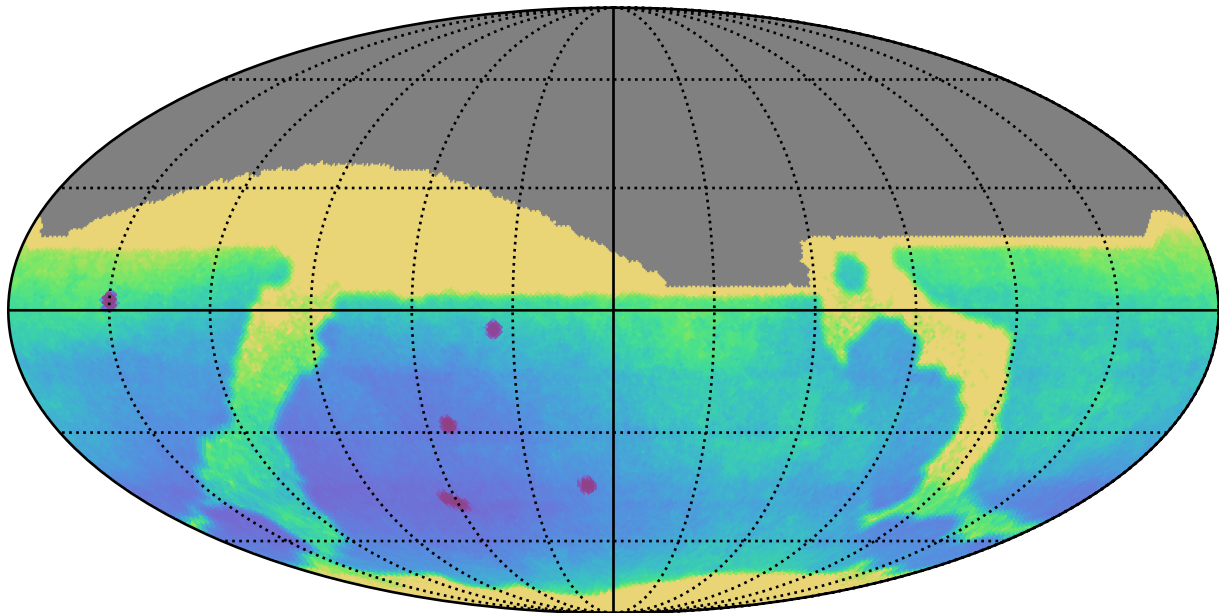

too_elab_r16_d2_giz_v3.4_10yrs All sky: Parallax Uncert @ 24.0

Parallax Uncert @ 24.0 (mas)