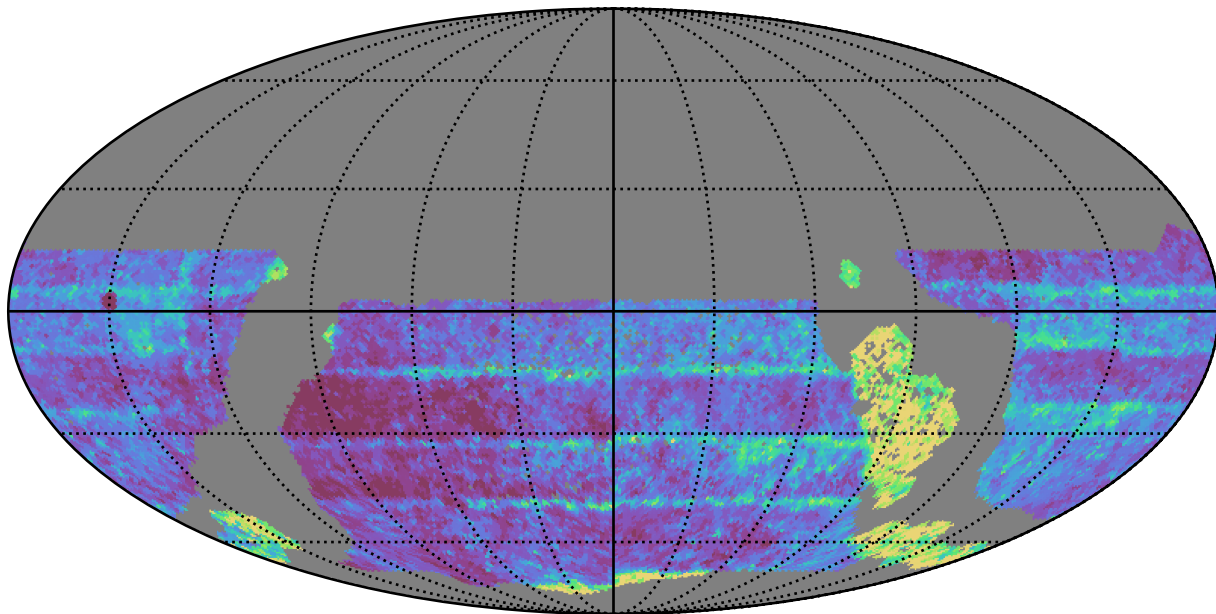

too_elab_r16_d2_giz_v3.4_10yrs WFD z band: Median Inter-Night Gap

Median Inter-Night Gap (days)