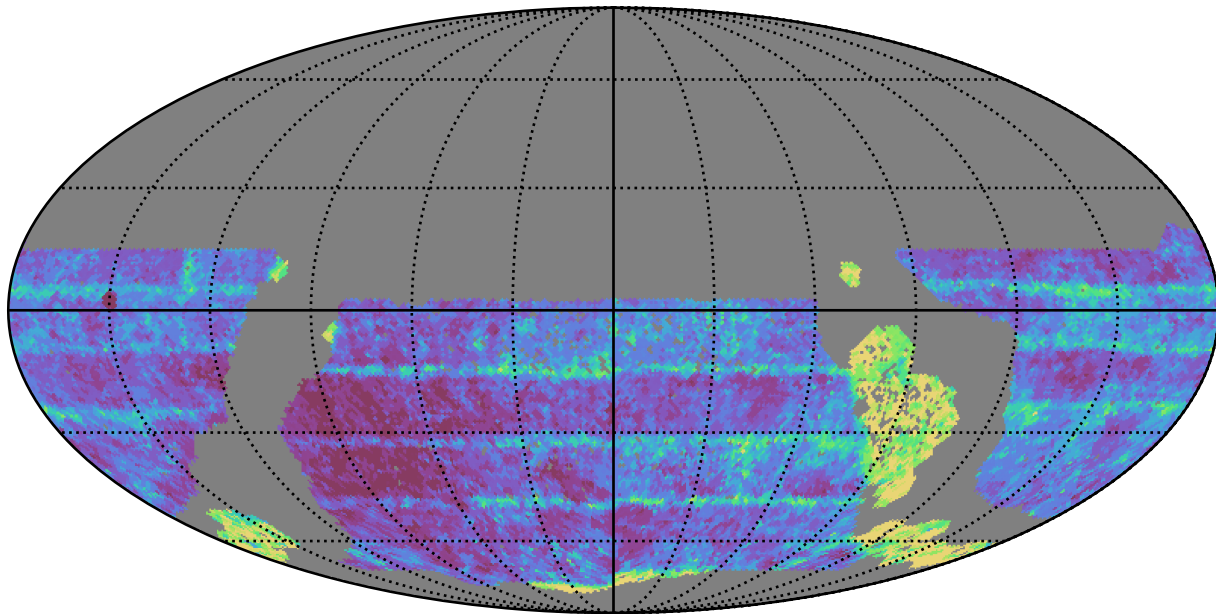

too_elab_r16_d2_giz_v3.4_10yrs WFD z band: Median Inter-Night Gap

Median Inter-Night Gap (days)