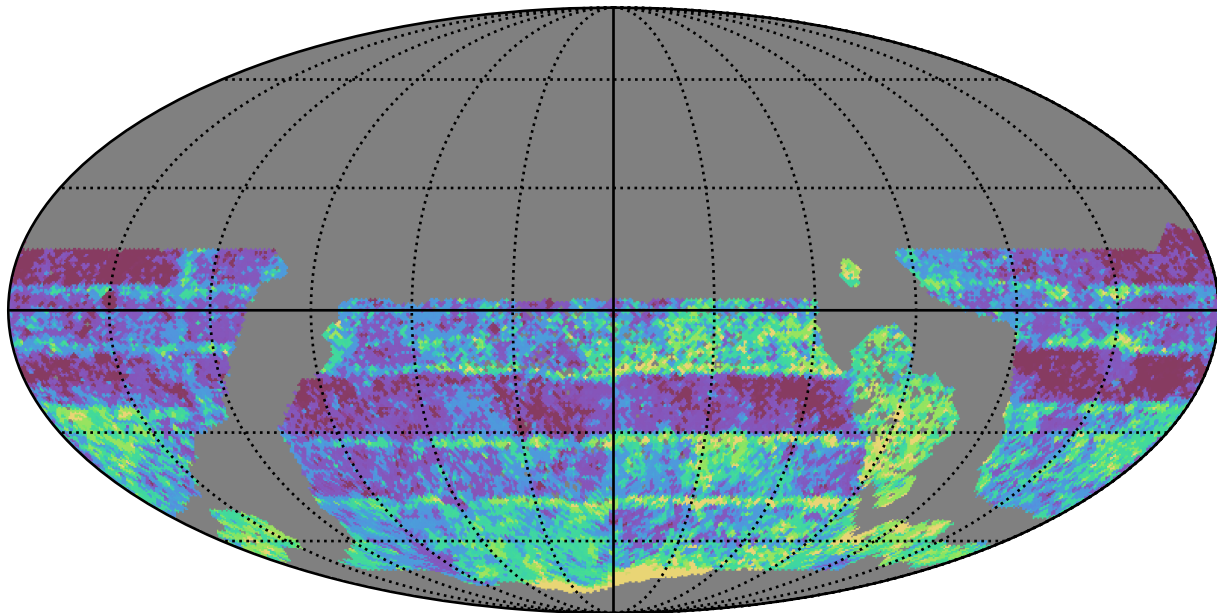

too_elab_r16_d2_giz_v3.4_10yrs WFD r band: Median Inter-Night Gap

Median Inter-Night Gap (days)