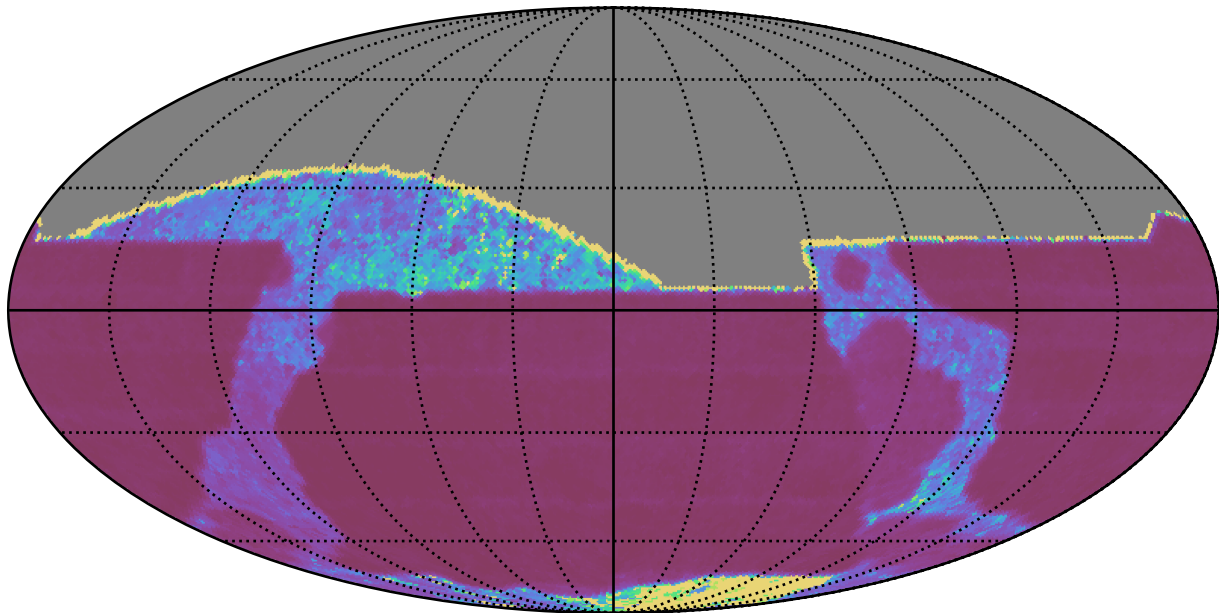

too\_elab\_r16\_d2\_giz\_v3.4\_10yrs All sky z band: Median Inter-Night Gap

Median Inter-Night Gap (days)