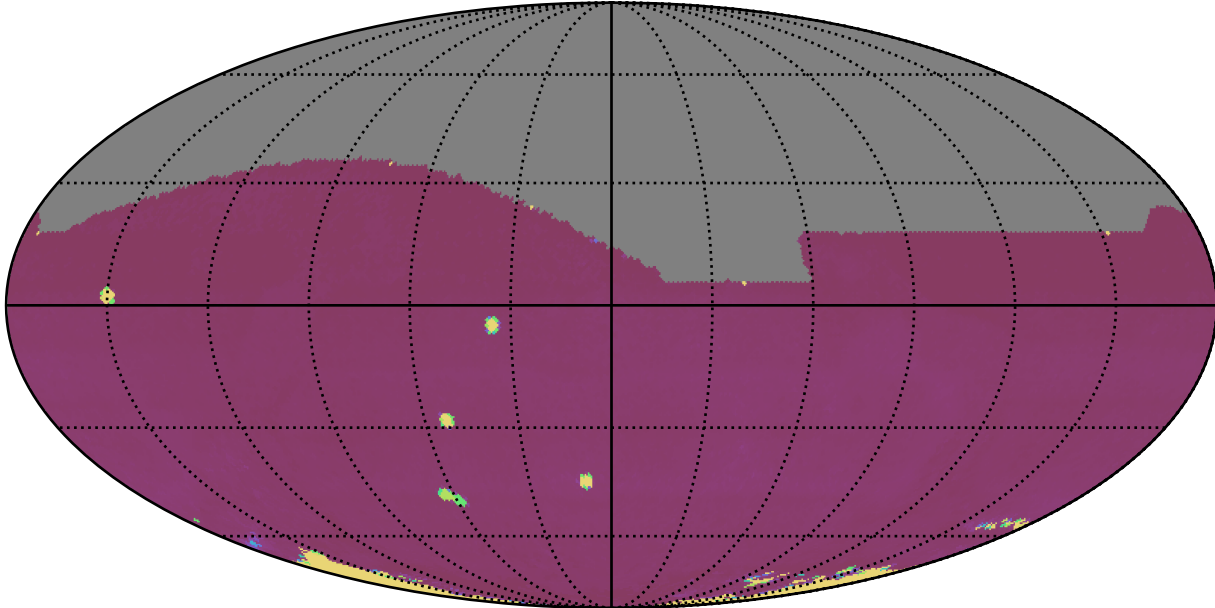

too\_elab\_r16\_d2\_giz\_v3.4\_10yrs All sky all bands: 75th Percentile Intranight Timespan

75th Percentile Intranight Timespan (minutes)