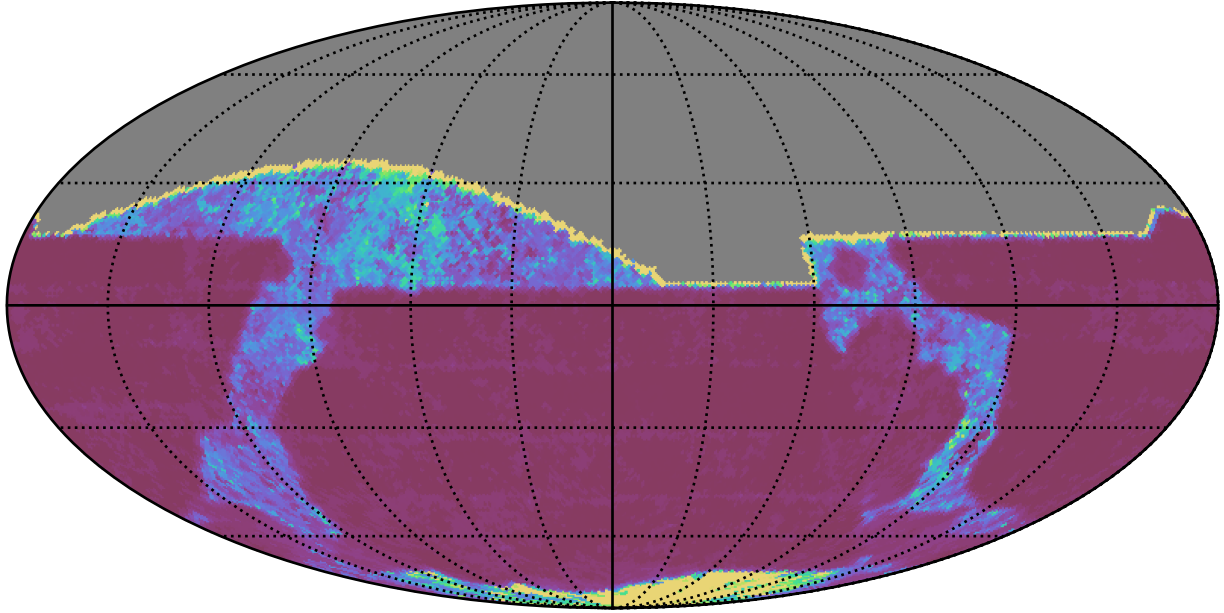

too\_elab\_r16\_d2\_giz\_v3.4\_10yrs All sky i band: 20thPercentile Inter-Night Gap

0.0 0.5 5.0 7.5 10.0 12.5 15.0 17.5 20.0 22.5 25.0  
20thPercentile Inter-Night Gap  
(days)