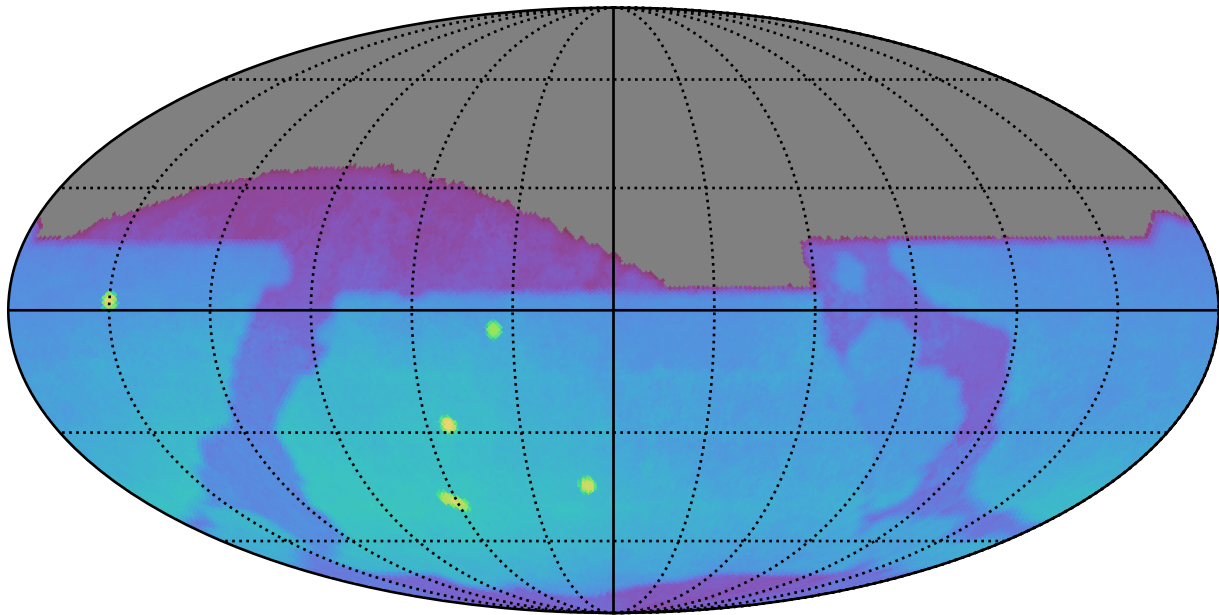

too_elab_r128_d3_ugrizy_v3.4_10yrs : Brown Dwarf, L7

Brown Dwarf, L7 (pc)