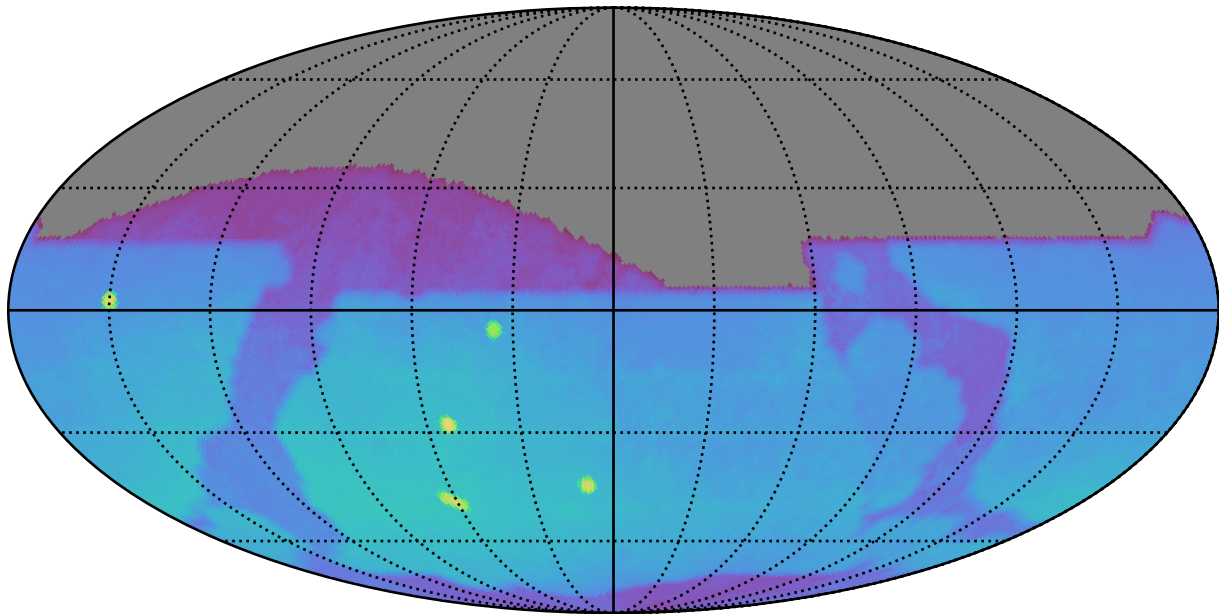

too_elab_r128_d3_ugrizy_v3.4_10yrs : Brown Dwarf, L7

Brown Dwarf, L7 (pc)