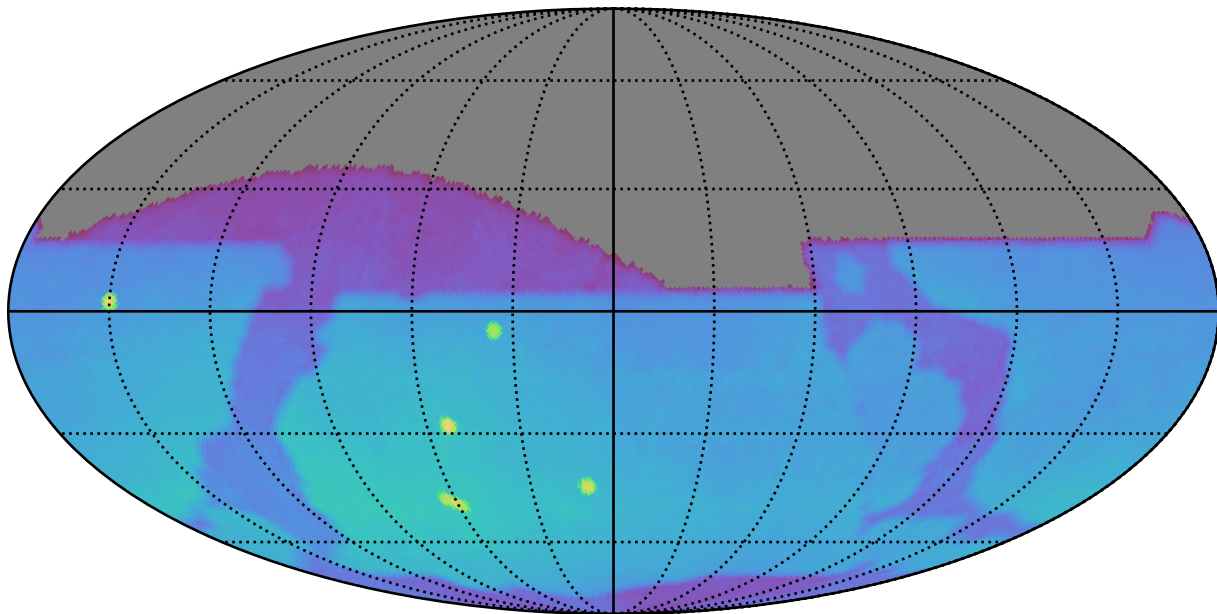

too_elab_r128_d3_ugrizy_v3.4_10yrs : Brown Dwarf, L4

Brown Dwarf, L4 (pc)