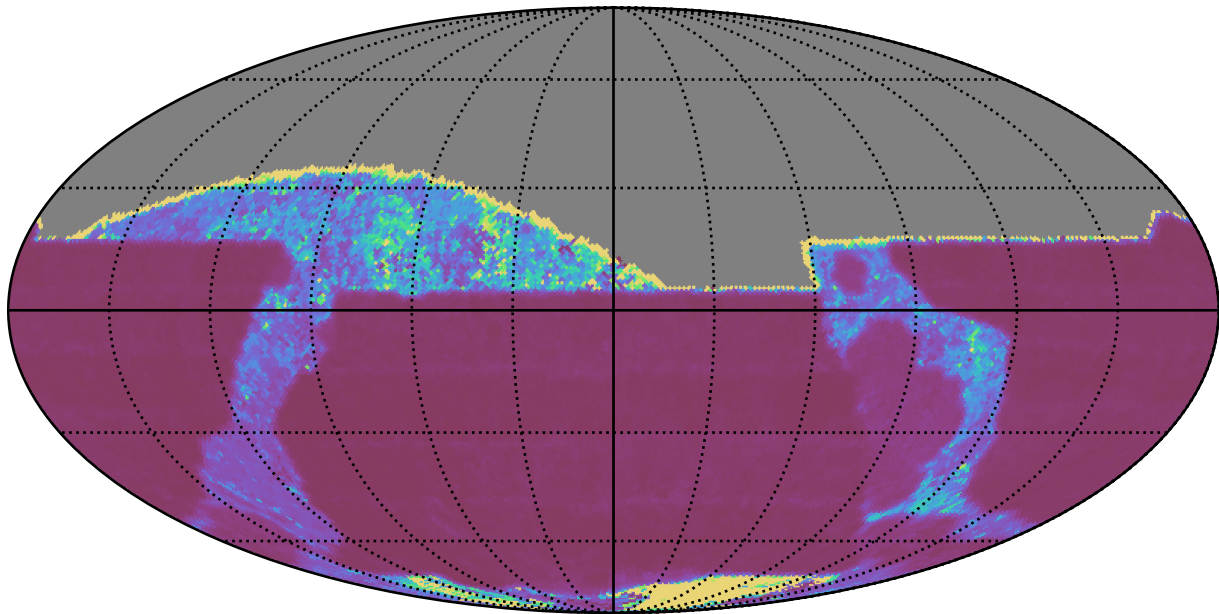

too\_elab\_r128\_d3\_ugrizy\_v3.4\_10yrs All sky z band: Median Inter-Night Gap

Median Inter-Night Gap (days)