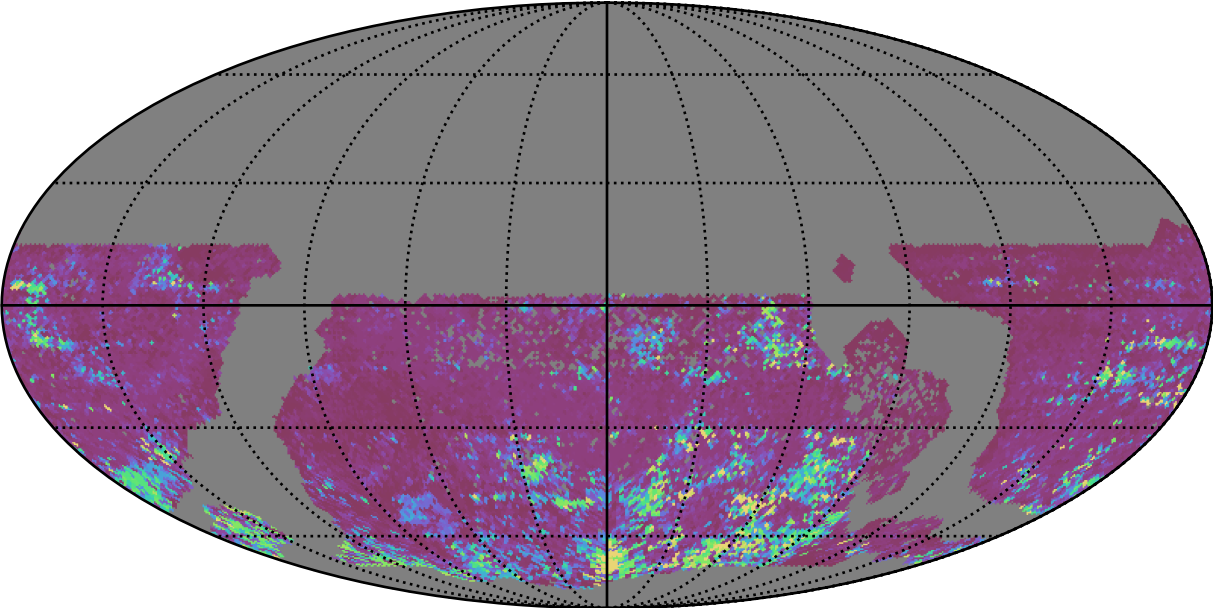

too_elab_r128_d3_ugrizy_v3.4_10yrs WFD z band: 75th Percentile Intranight Timespan

75th Percentile Intranight Timespan (minutes)