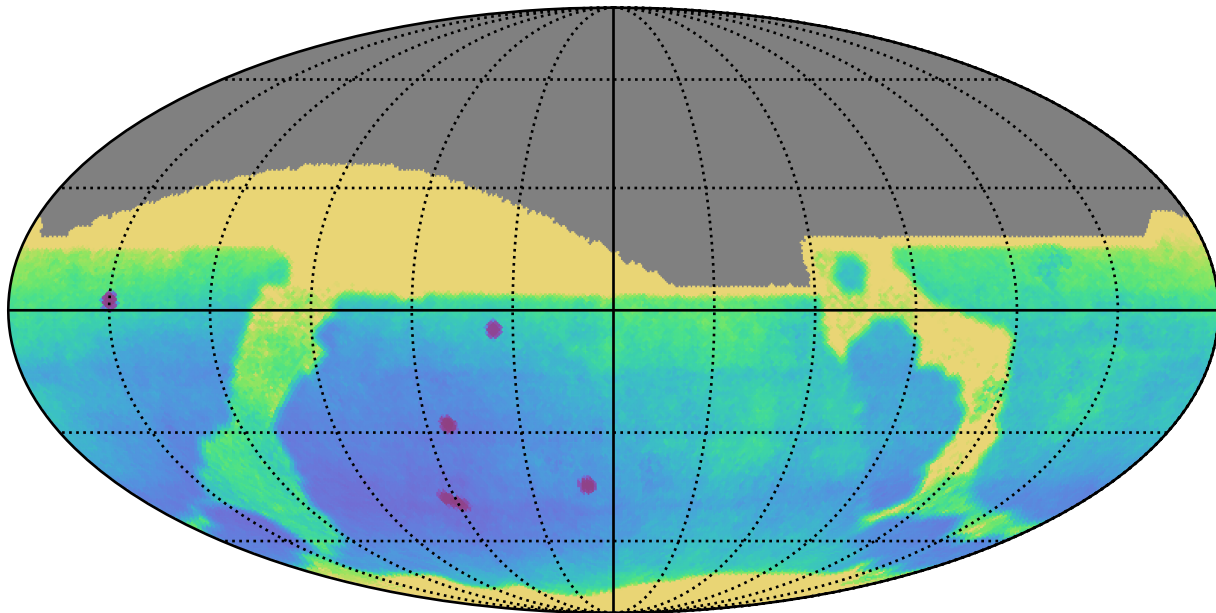

too\_elab\_r128\_d3\_gz\_v3.4\_10yrs All sky: Parallax Uncert @ 24.0

Parallax Uncert @ 24.0 (mas)