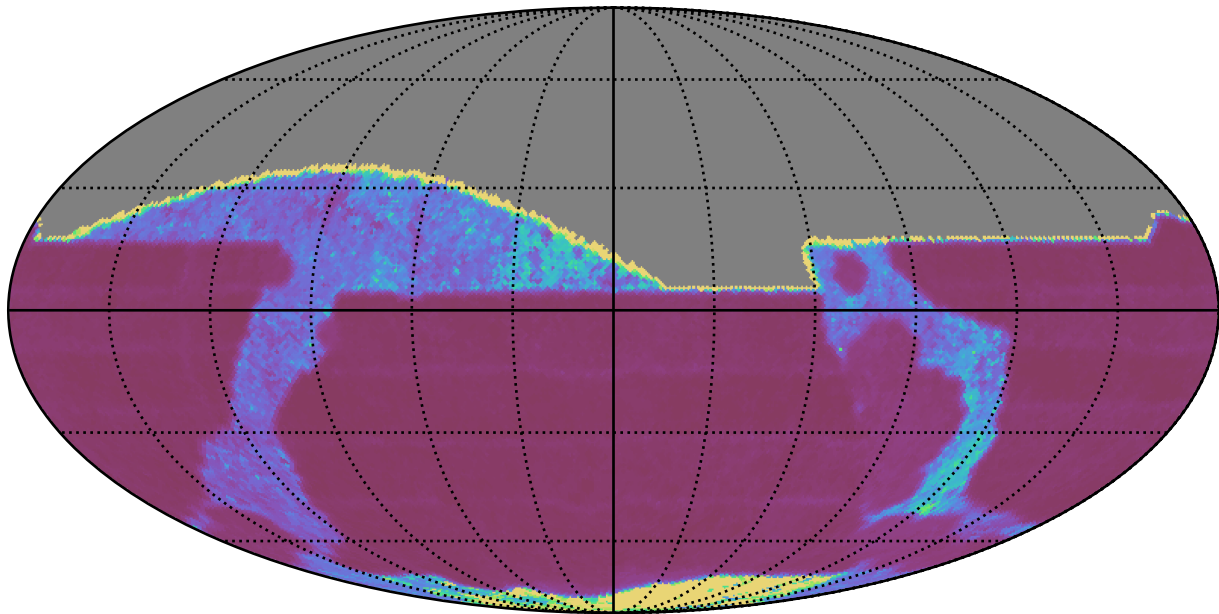

too_elab_r128_d3_gz_v3.4_10yrs All sky i band: Median Inter-Night Gap

Median Inter-Night Gap (days)