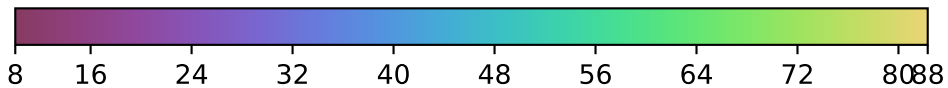

too_elab_r128_d3_griz_v3.4_10yrs : Brown Dwarf, L7

Brown Dwarf, L7 (pc)