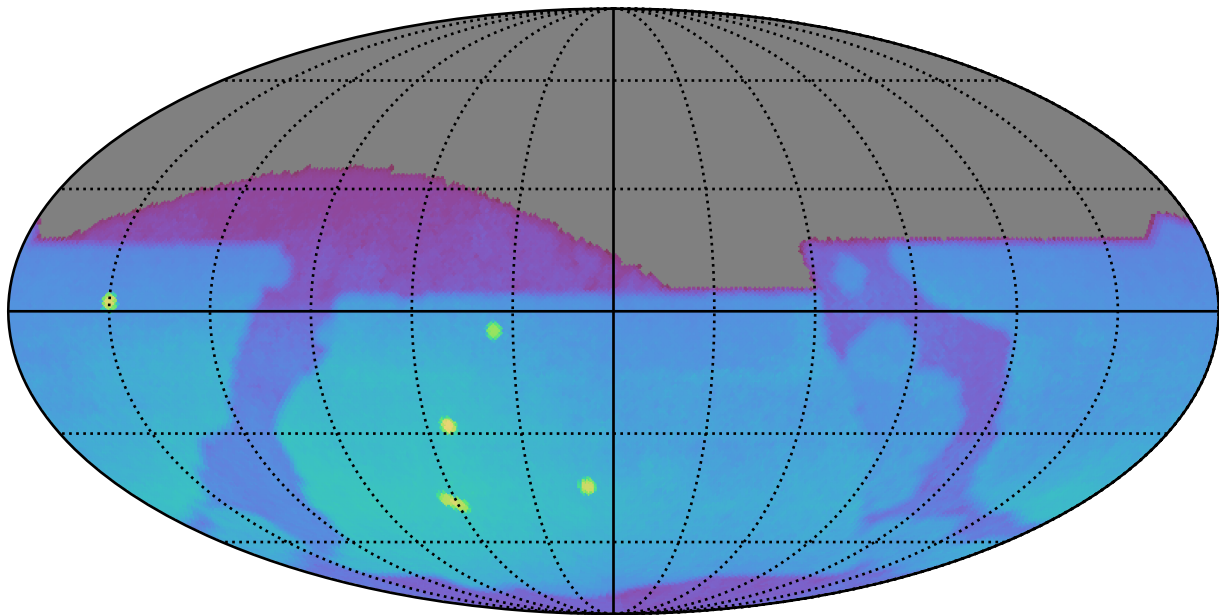

too_elab_r128_d3_griz_v3.4_10yrs : Brown Dwarf, L7

Brown Dwarf, L7 (pc)