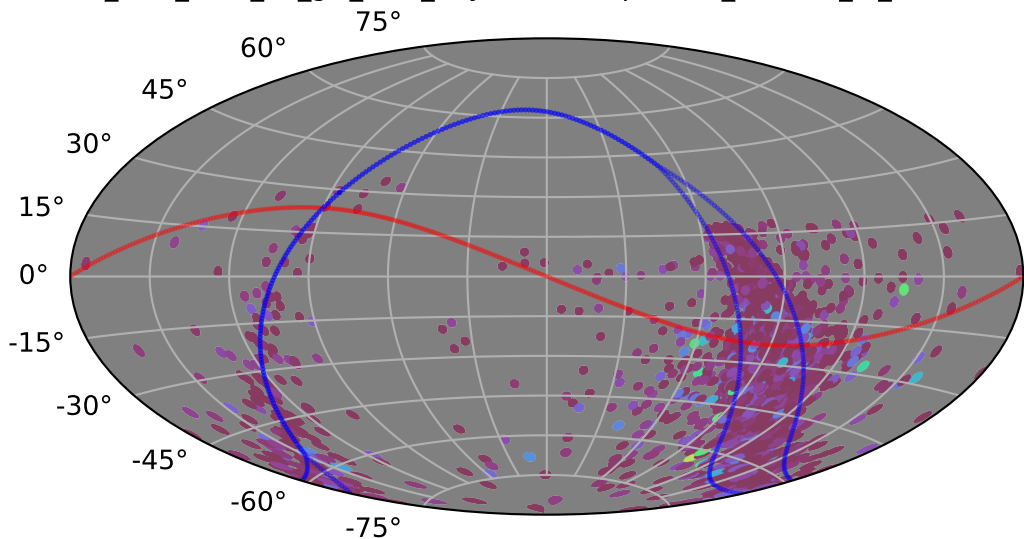

too_elab_r128_d3_giz_v3.4_10yrs : XRBPopMetric_number_of_detections

XRBPopMetric_number_of_detections
(Detected, 0 or 1)