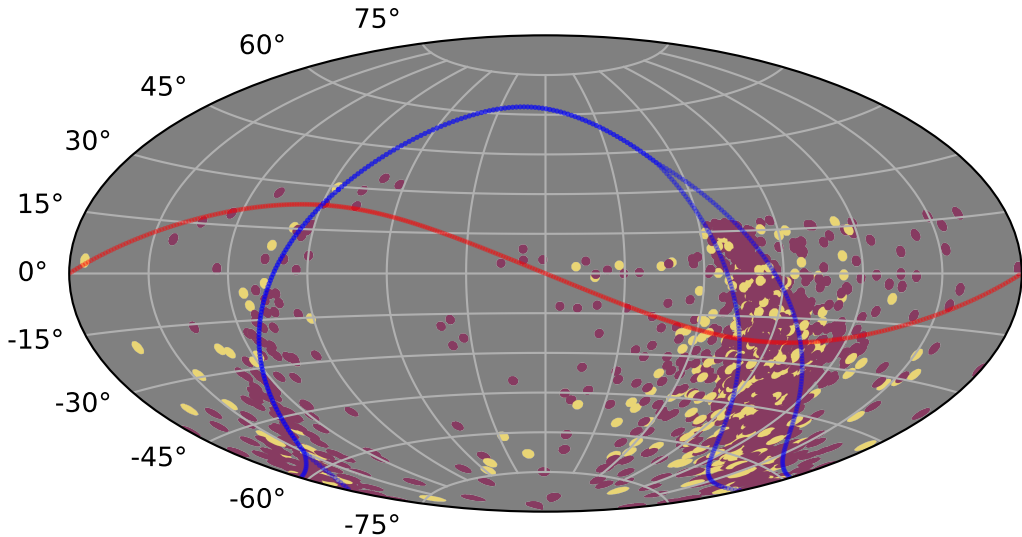

too_elab_r128_d3_giz_v3.4_10yrs : XRBPopMetric_early_detect

XRBPopMetric_early_detect
(Detected, 0 or 1)