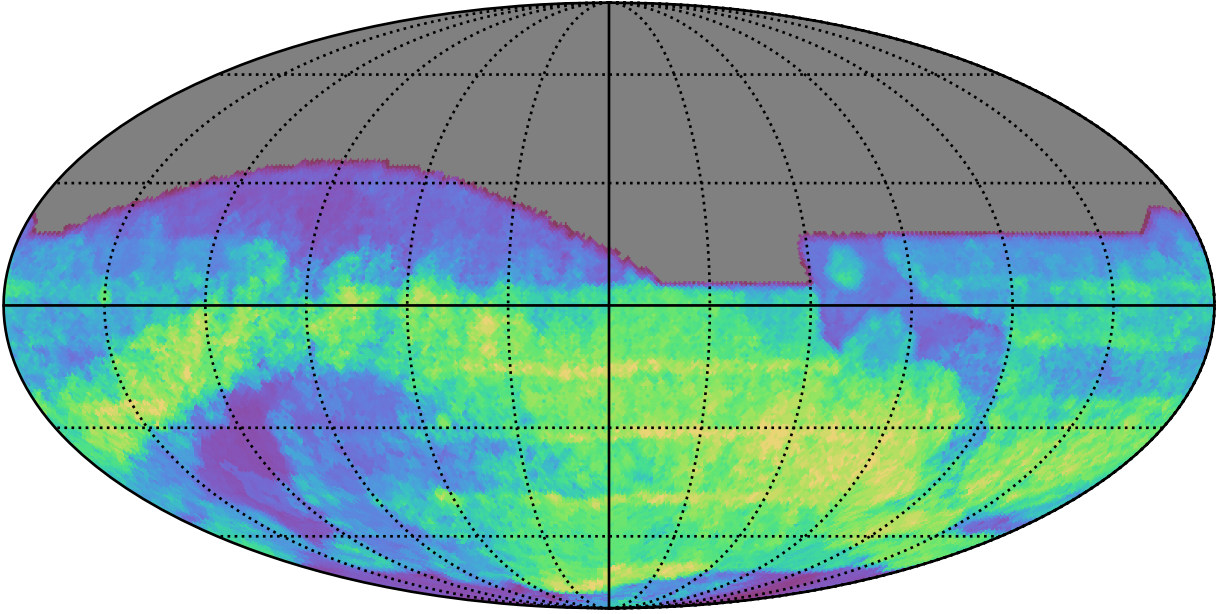

too_elab_r128_d3_giz_v3.4_10yrs : GalPlaneSeasonGapsTimescales_xray_binaries_map_Tau_100_0

0.0 0.1 0.2 0.3 0.4 0.5 0.6 0.7 0.8 0.9 1.0
GalPlaneSeasonGapsTimescales_xray_binaries_map_Tau_100_0
(MJD mag)