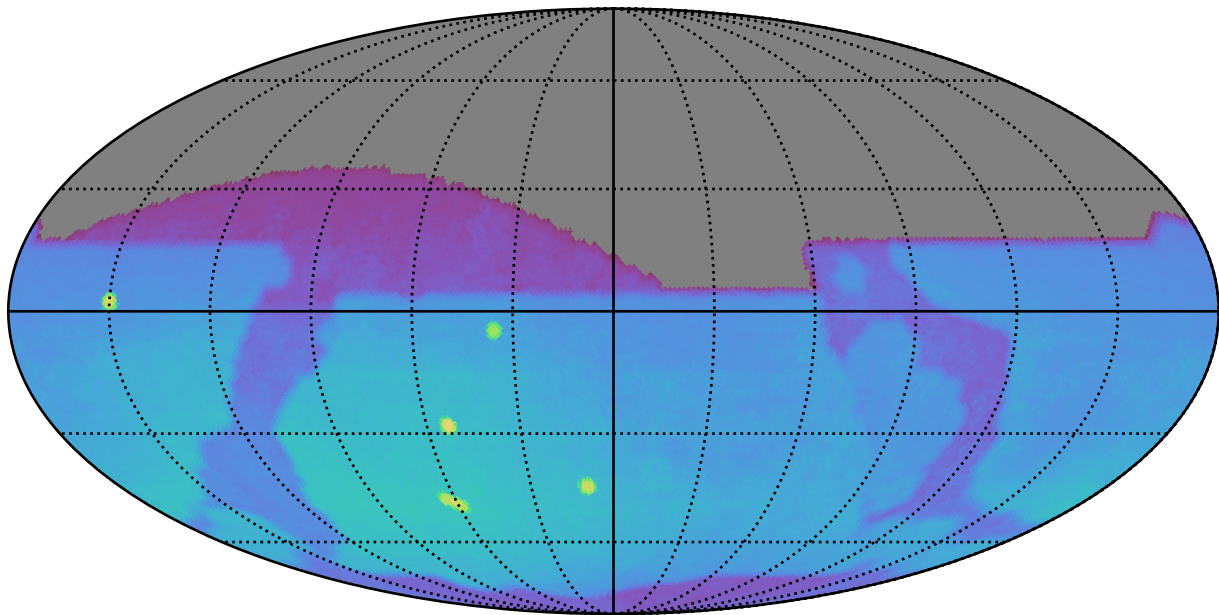

too_elab_r128_d3_giz_v3.4_10yrs : Brown Dwarf, L7

Brown Dwarf, L7 (pc)