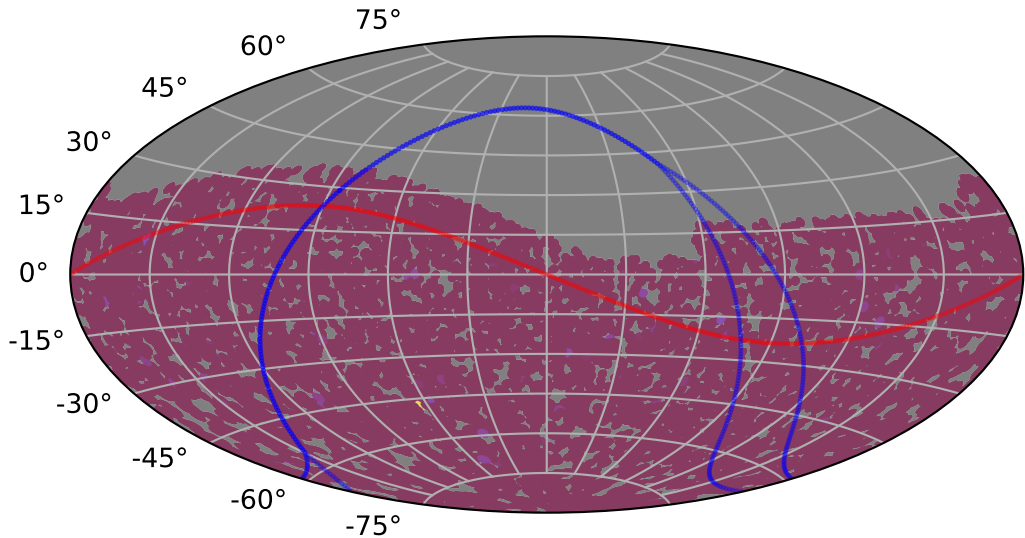

too_elab_r128_d2_ugrizy_v3.4_10yrs : TDE_Quality_some_color_pu_pnum

TDE_Quality_some_color_pu_pnum
(Bad: 0, Good (obs every 2 night): 1)