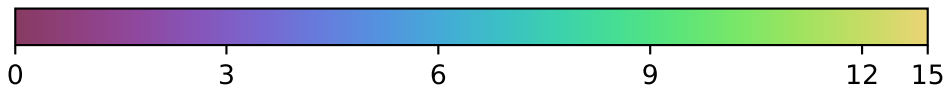

too_elab_r128_d2_ugrizy_v3.4_10yrs : TDC_precision

TDC_precision (%)