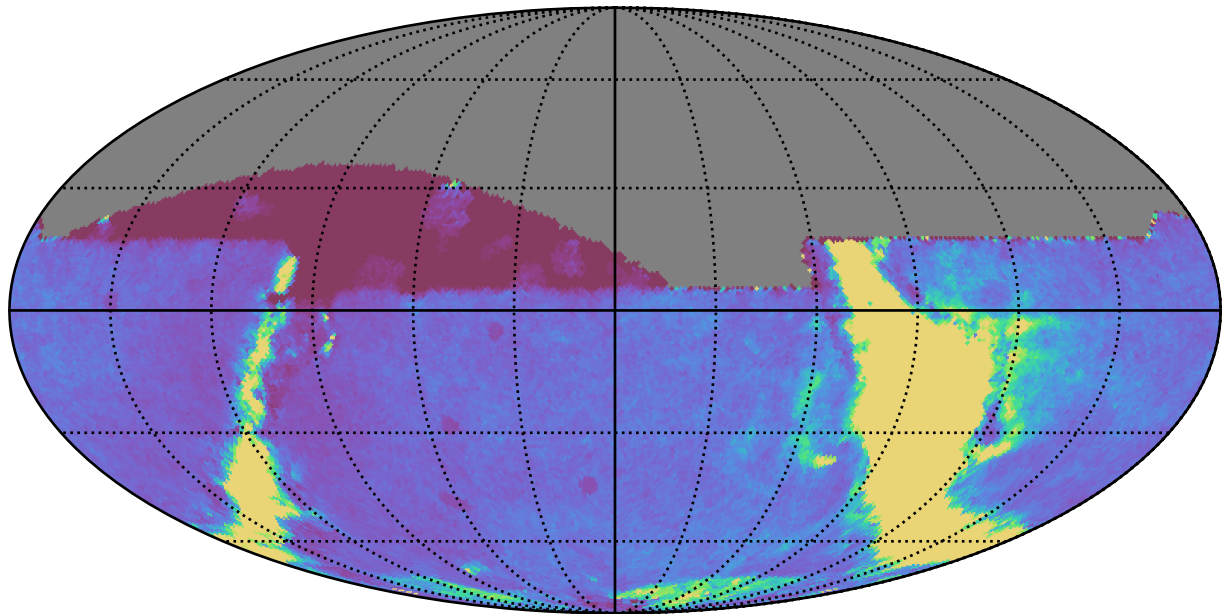

too_elab_r128_d2_ugrizy_v3.4_10yrs : GalplaneTimePerFilter_xray_binaries_map_u

0.0 0.2 0.4 0.6 0.8 1.0 1.2 1.4 1.6 1.8 2.0
GalplaneTimePerFilter_xray_binaries_map_u
(filter mag MJD s)