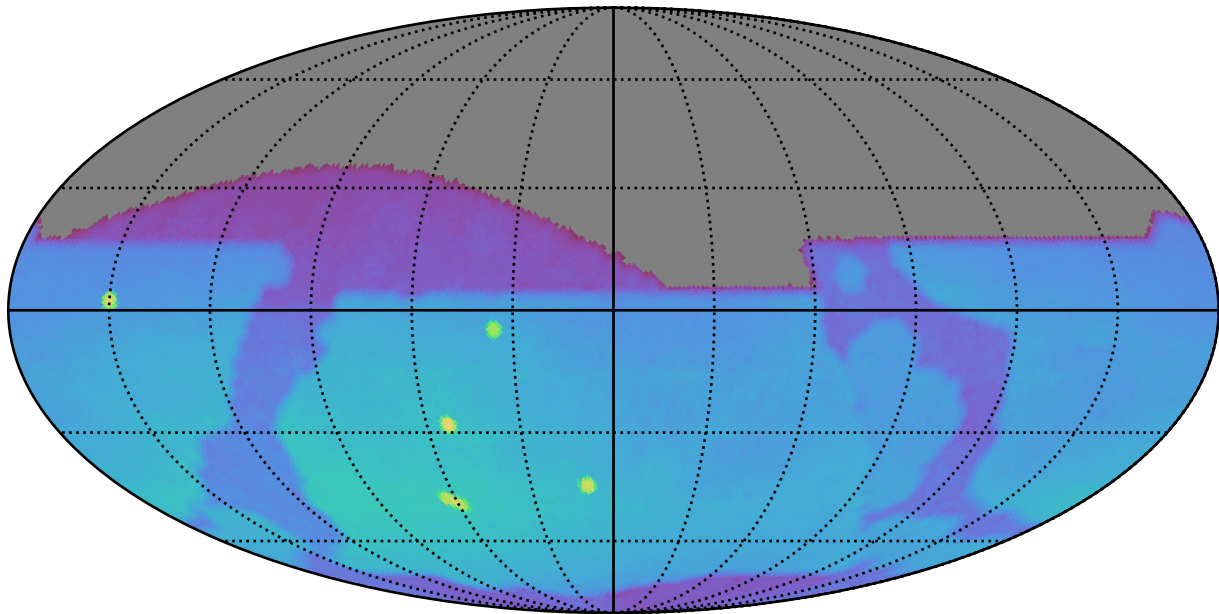

too_elab_r128_d2_ugrizy_v3.4_10yrs : Brown Dwarf, L4

Brown Dwarf, L4 (pc)