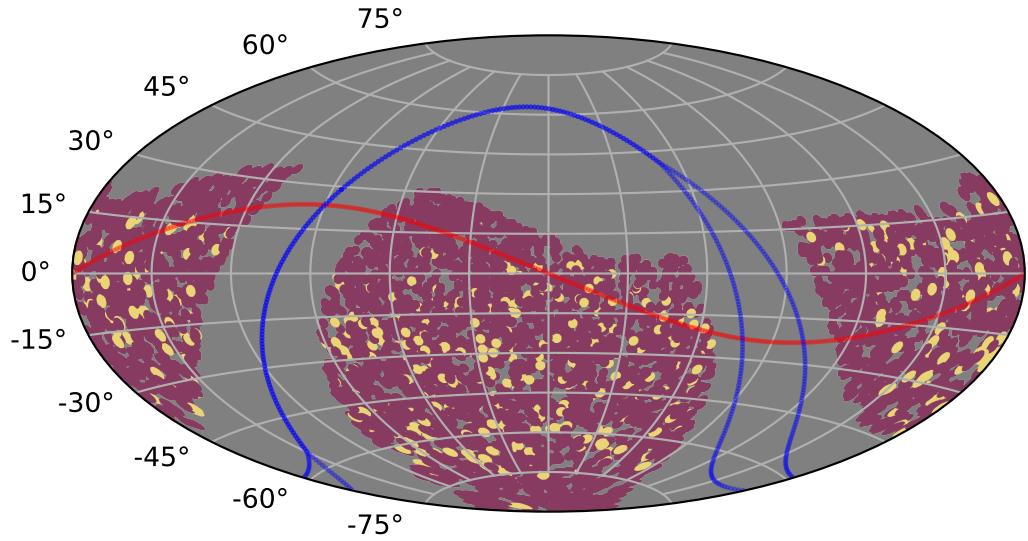

too_elab_r128_d2_gz_v3.4_10yrs : PrestoKNe_presto_color_detect

PrestoKNe_presto_color_detect
(Detected, 0 or 1)