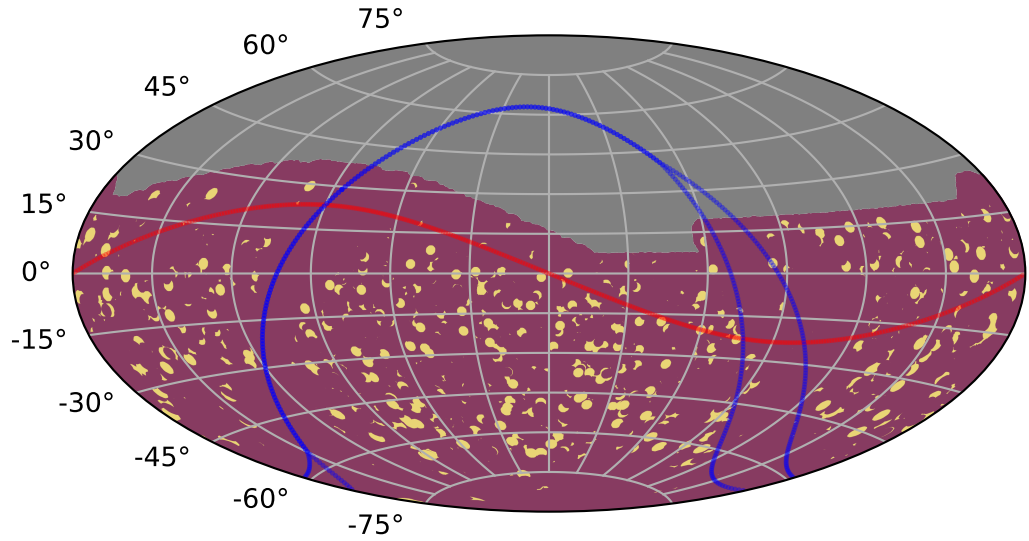

too_elab_r128_d2_gz_v3.4_10yrs all models: KNePopMetric_all_multi_color_detect

KNePopMetric_all_multi_color_detect
(Detected, 0 or 1)