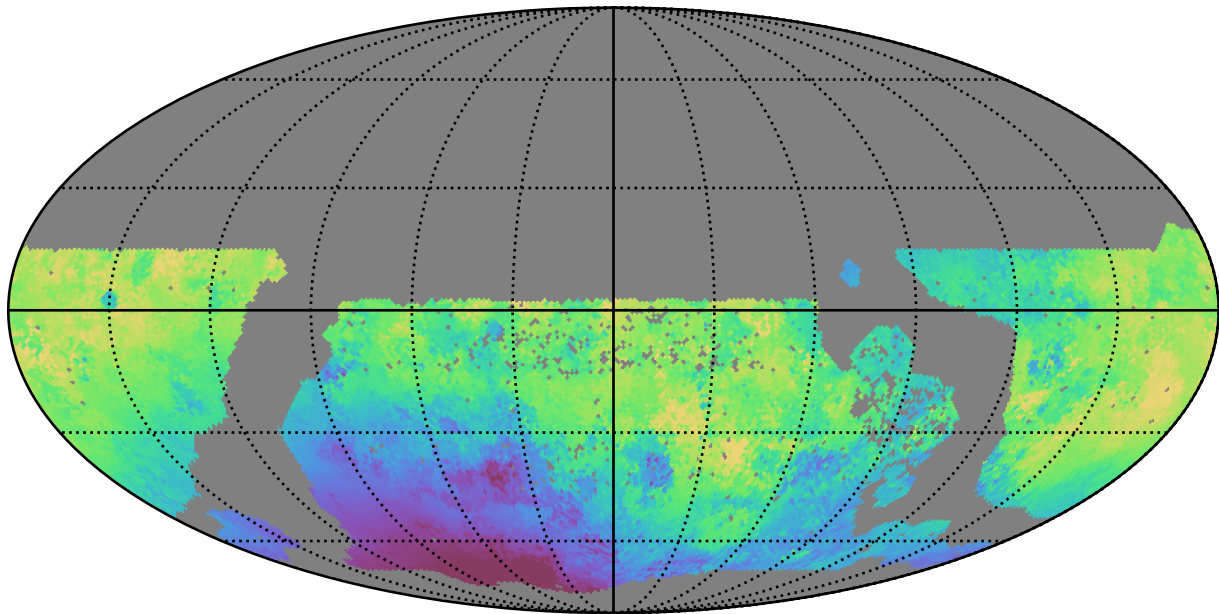

too_elab_r128_d2_gz_v3.4_10yrs WFD g band: Median solarElong

Median solarElong (degrees)